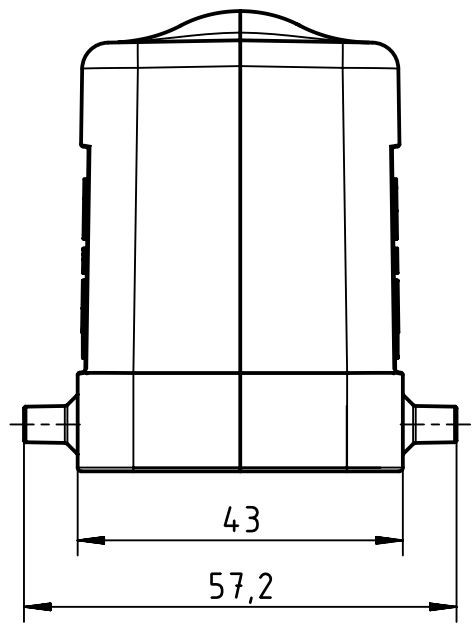

1 2 3 4 5 6

A

B

C

D

	All Dimensions in mm Original Size DIN A4		Scale 1:1	Free size tol.		Ref.	
	All rights reserved Department EL PD		Created by HELLMANN	Inspected by GERB	Standardisation GARSKE	Date 2019-11-29	State Final Release
HARTING Electric GmbH & Co. KG D-32339 Espelkamp		Title Han B Hood Side Entry LC 4 Pegs M20				Doc-Key / ECM-Nr. 100200085/UGD/004/D 500000161582	
		Type TB	Number 19 30 010 1520			Rev. D	Page 1/1