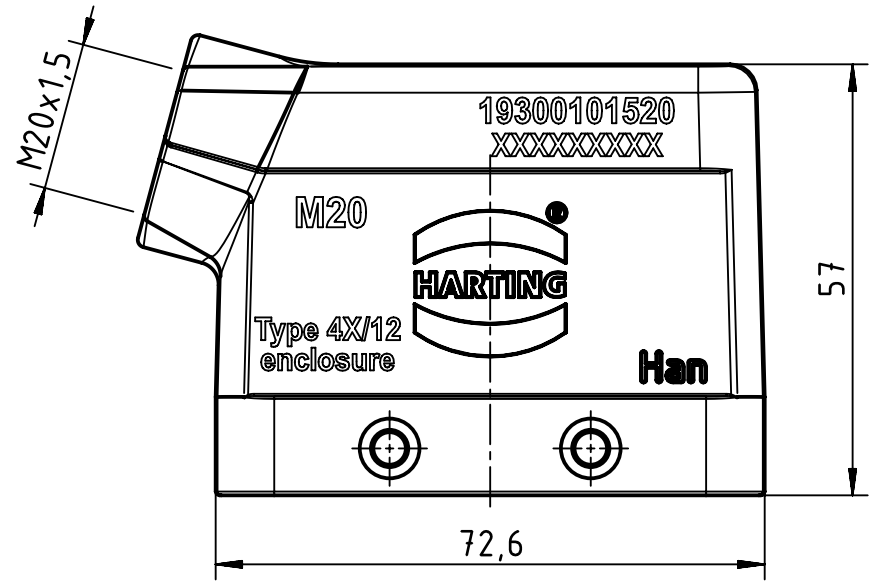

1 2 3 4 5 6

A

B

C

D

	All Dimensions in mm Original Size DIN A4		Scale 1:1	Free size tol.		Ref.	
	All rights reserved Department EL PD		Created by HELLMANN	Inspected by GERB	Standardisation GARSKE	Date 2019-11-29	State Final Release
HARTING Electric GmbH & Co. KG D-32339 Espelkamp		Title Han B Hood Side Entry LC 4 Pegs M20				Doc-Key / ECM-Nr. 100200085/UGD/004/D 500000161582	
		Type TB	Number 19 30 010 1520			Rev. D	Page 1/1