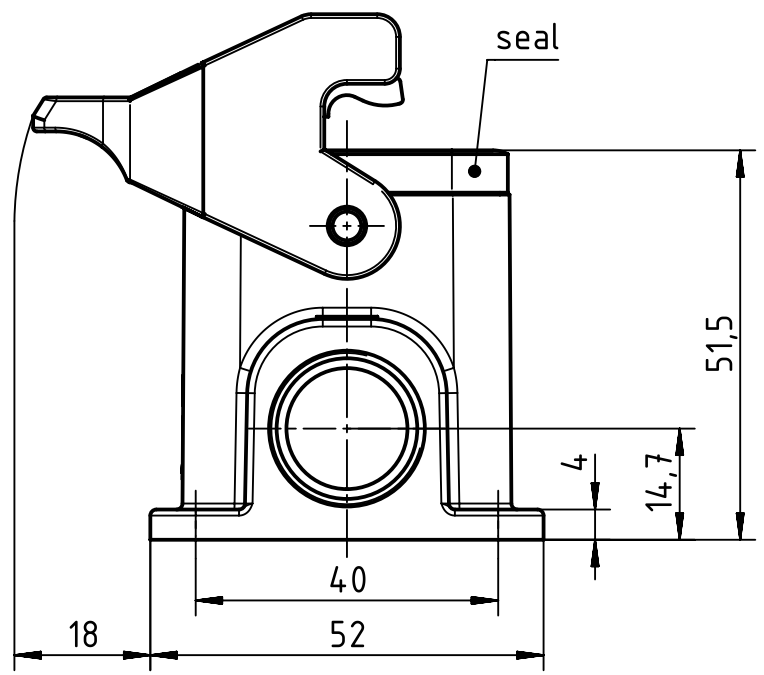

1 2 3 4 5 6

A

B

C

D

	All Dimensions in mm Original Size DIN A4		Scale 1:1	Free size tol.		Ref. Sub. TB 19 30 006 1290 v. 16.06.10	
	All rights reserved Department EL PD		Created by 102700	Inspected by SUNDERMEIER	Standardisation RUETERA	Date 2020-02-21	State Final Release
HARTING Electric GmbH & Co. KG D-32339 Espelkamp			Title Han B Base Surface LC 1 Lever 2 x M20			Doc-Key / ECM-Nr. 100208698/UGD/004/C 500000167217	
			Type TB	Number 19 30 006 1290		Rev. C	Page 1/1