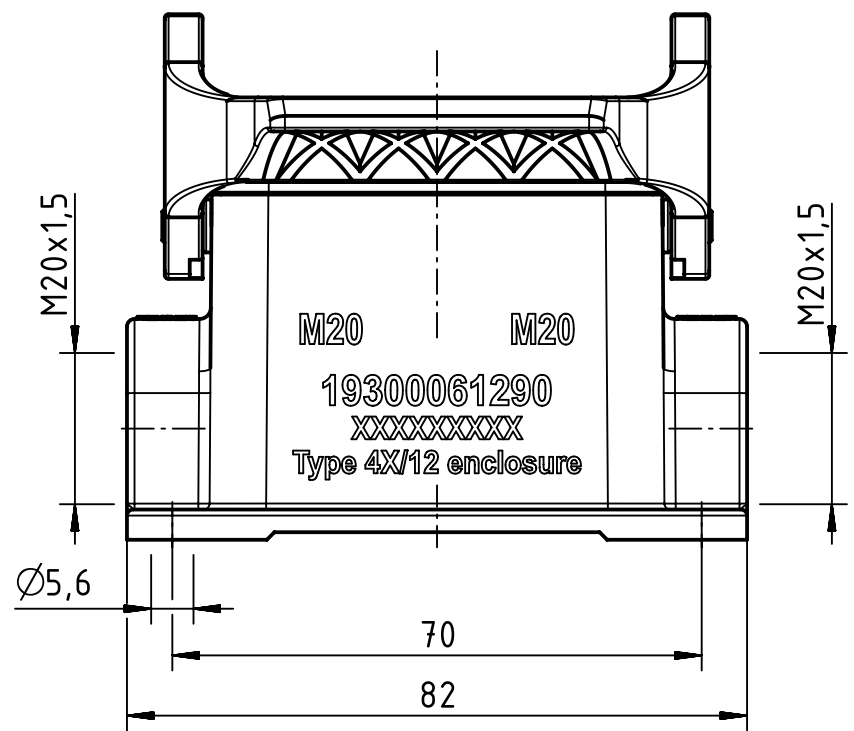

1 2 3 4 5 6

A

B

C

D

	All Dimensions in mm Original Size DIN A4		Scale 1:1	Free size tol.		Ref. Sub. TB 19 30 006 1290 v. 16.06.10	
	All rights reserved Department EL PD		Created by 102700	Inspected by SUNDERMEIER	Standardisation RUETERA	Date 2020-02-21	State Final Release
HARTING Electric GmbH & Co. KG D-32339 Espelkamp			Title Han B Base Surface LC 1 Lever 2 x M20			Doc-Key / ECM-Nr. 100208698/UGD/004/C 500000167217	
			Type TB	Number 19 30 006 1290		Rev. C	Page 1/1