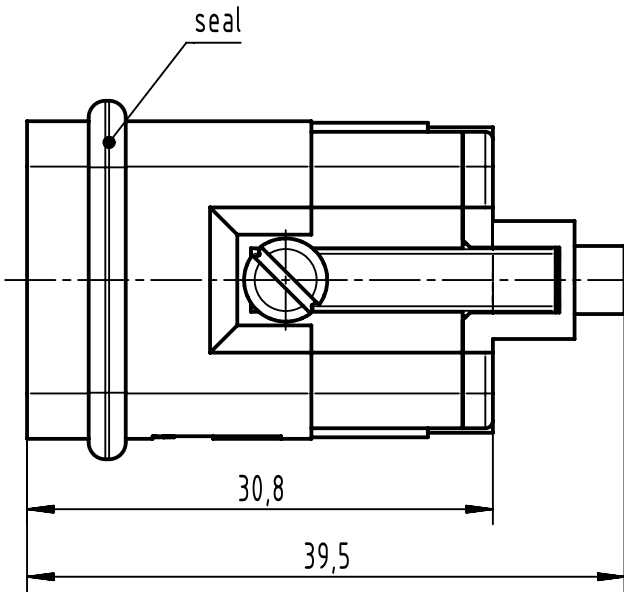

countersunk-head screw  
M3x6-4.8, enclosed separately

	All rights reserved Department EL PD	Created by BALSAN		Inspected by 402602		Standardisation SAP_WFRT		Date 2022-10-17		State Final Release	
		Title Han Q 5/0-M-C		Type TB		Number 09 12 005 3001				Doc-Key / ECM-Nr. 100125021/UGD/005/G 500000227850	
HARTING D-32339 Espelkamp		All Dimensions in mm Original Size DIN A4		Scale 2:1		Free size tol.		Ref. Sub.		Rev. <b>G</b>	