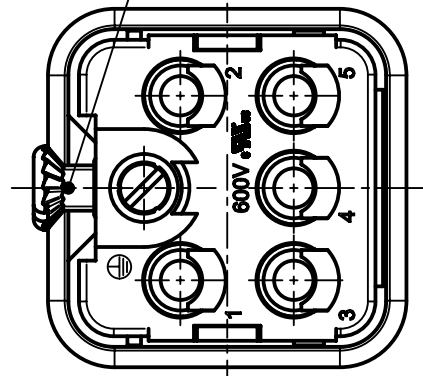

countersunk-head screw  
M3x6-4.8, enclosed separately

	All rights reserved Department EL PD	Created by BALSAN		Inspected by 402602		Standardisation SAP_WFRT		Date 2022-10-17		State Final Release	
		Title Han Q 5/0-M-C		Type TB		Number 09 12 005 3001				Doc-Key / ECM-Nr. 100125021/UGD/005/G 500000227850	
HARTING D-32339 Espelkamp		All Dimensions in mm Original Size DIN A4		Scale 2:1		Free size tol.		Ref. Sub.		Rev. <b>G</b>	