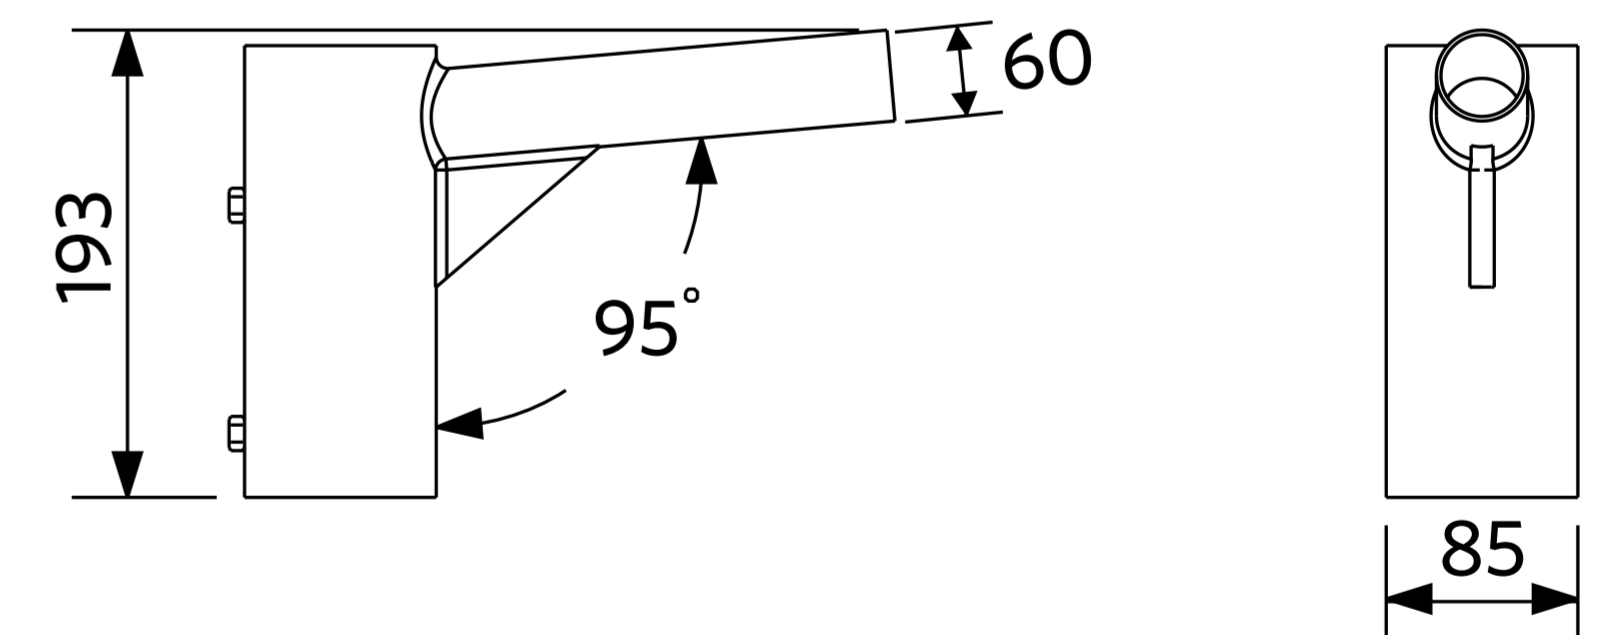

LEDStreetlight G2

LEDStreetlight Wall-Bracket-60

Compatible with Ø60mm poles

LEDStreetlight Pole-Top-60-Adapter-60

Compatible with Ø60mm poles

LEDStreetlight Pole-Top-76-Adapter-60

Compatible with Ø76mm poles

ExtensionCable

LEDStreetlight 76-Adapter-60

Compatible with Ø76mm poles