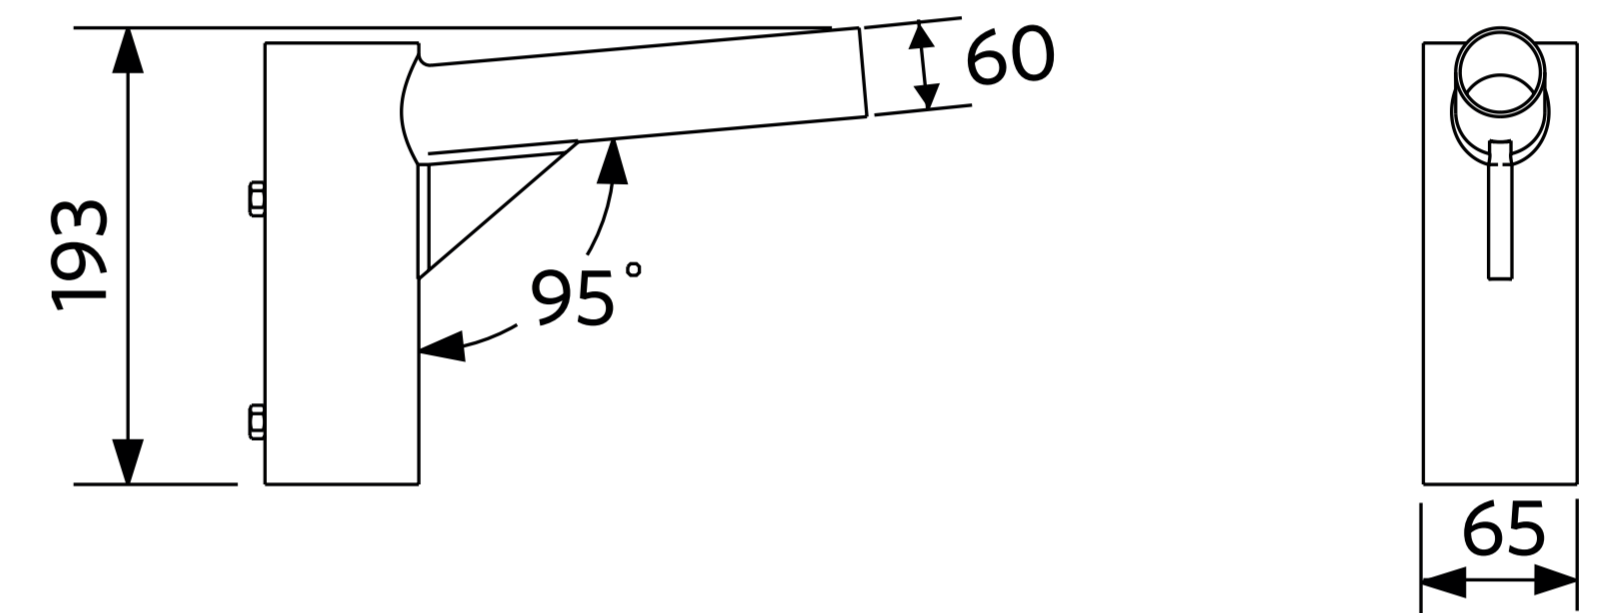

LEDStreetlight G2

LEDStreetlight Wall-Bracket-60

Compatible with Ø60mm poles

LEDStreetlight Pole-Top-60-Adapter-60

Compatible with Ø60mm poles

LEDStreetlight Pole-Top-76-Adapter-60

Compatible with Ø76mm poles

ExtensionCable

LEDStreetlight 76-Adapter-60

Compatible with Ø76mm poles