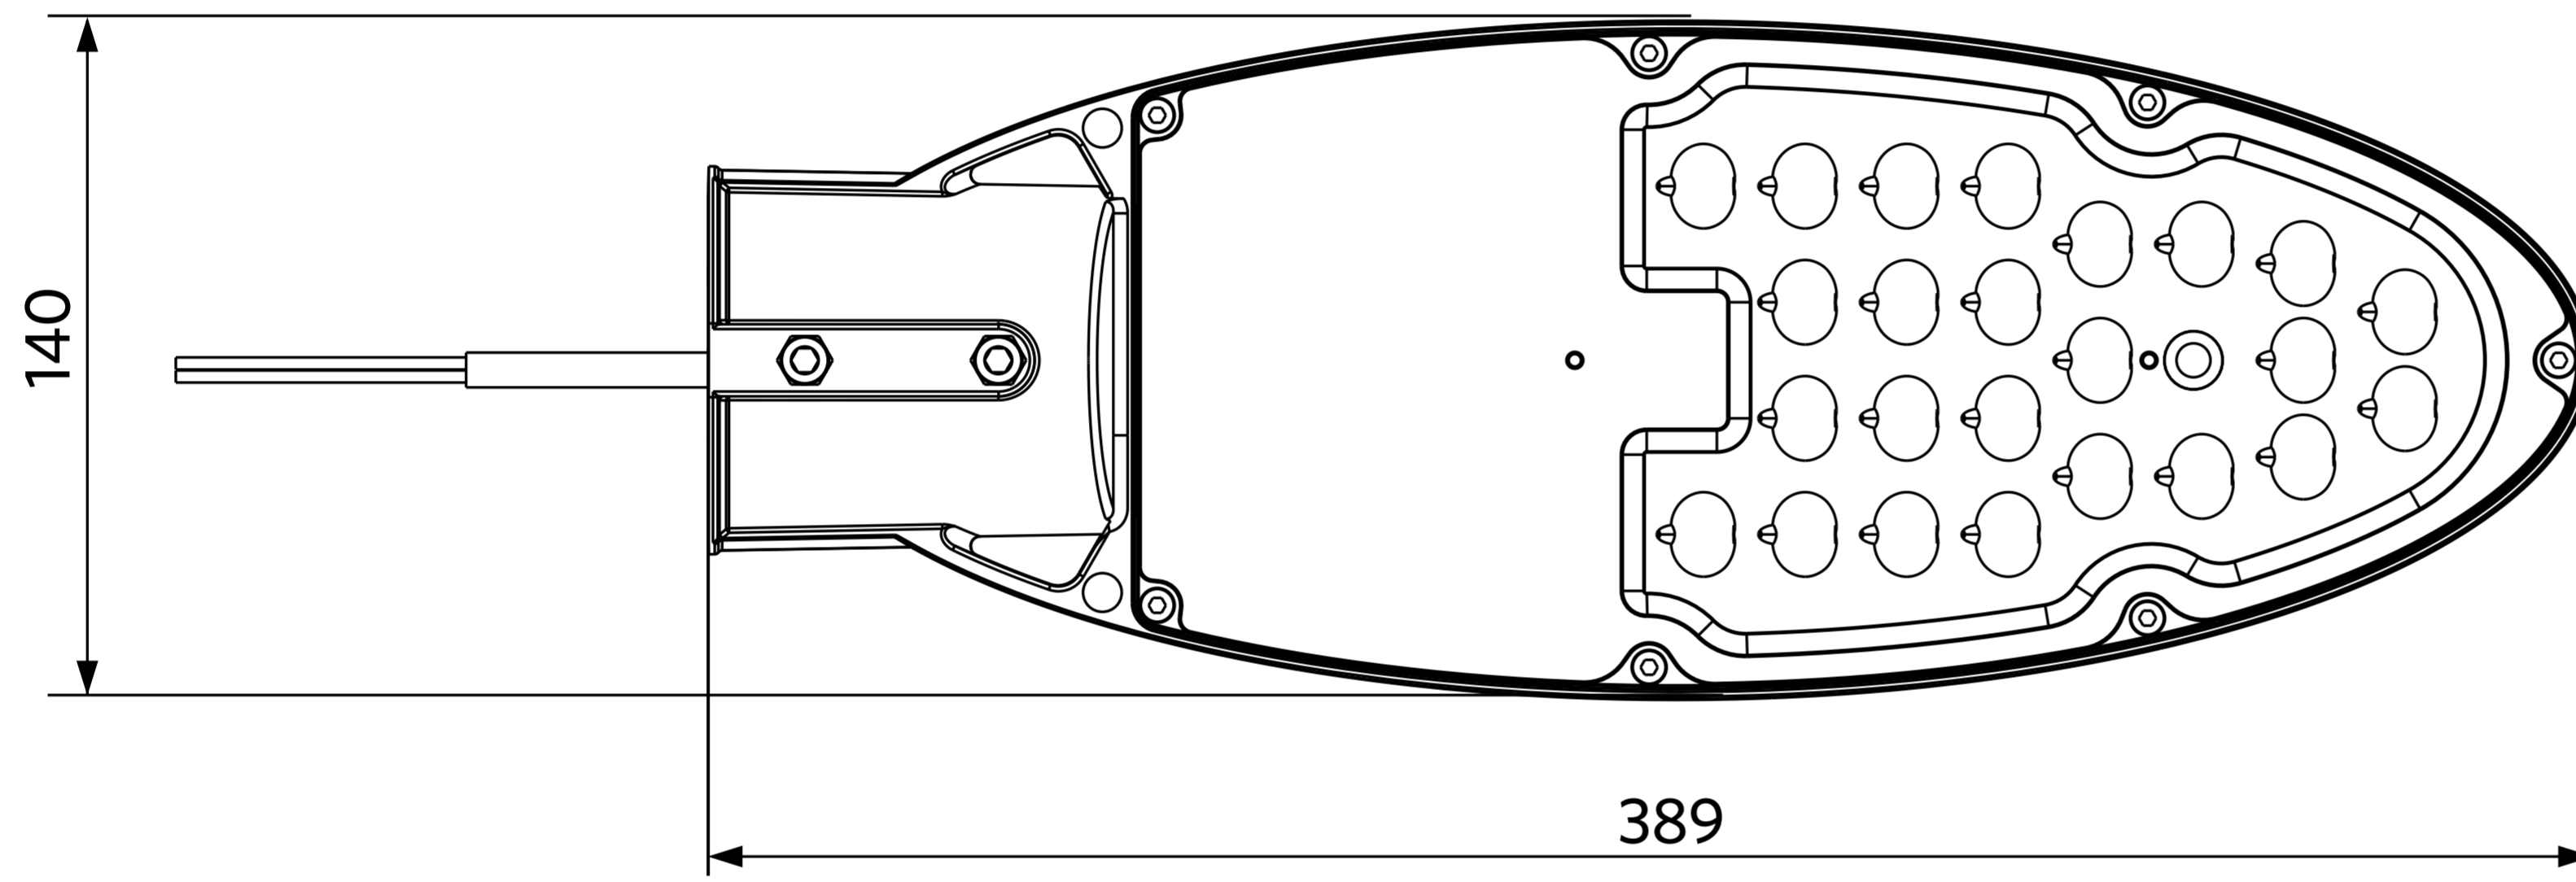

LEDStreetlight G2

LEDStreetlight Wall-Bracket-60

Compatible with Ø60mm poles

LEDStreetlight Pole-Top-60-Adapter-60

Compatible with Ø60mm poles

LEDStreetlight Pole-Top-76-Adapter-60

Compatible with Ø76mm poles

ExtensionCable

LEDStreetlight 76-Adapter-60

Compatible with Ø76mm poles