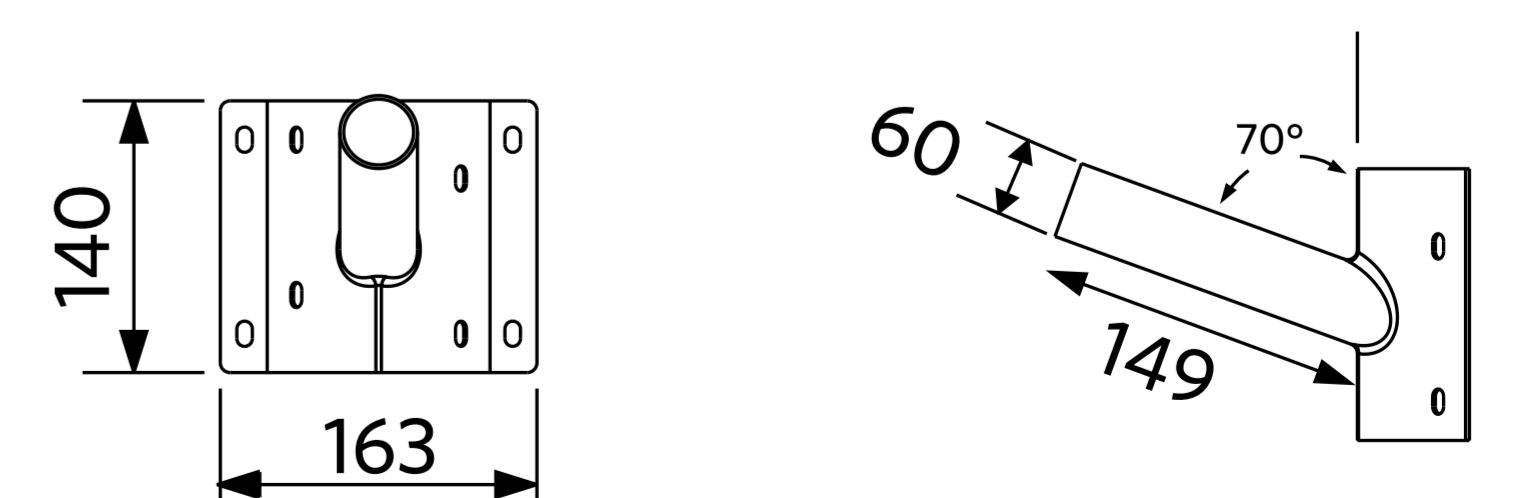

LEDStreetlight G2

LEDStreetlight Wall-Bracket-60

Compatible with Ø60mm poles

LEDStreetlight Pole-Top-60-Adapter-60

Compatible with Ø60mm poles

LEDStreetlight Pole-Top-76-Adapter-60

Compatible with Ø76mm poles

ExtensionCable

LEDStreetlight 76-Adapter-60

Compatible with Ø76mm poles