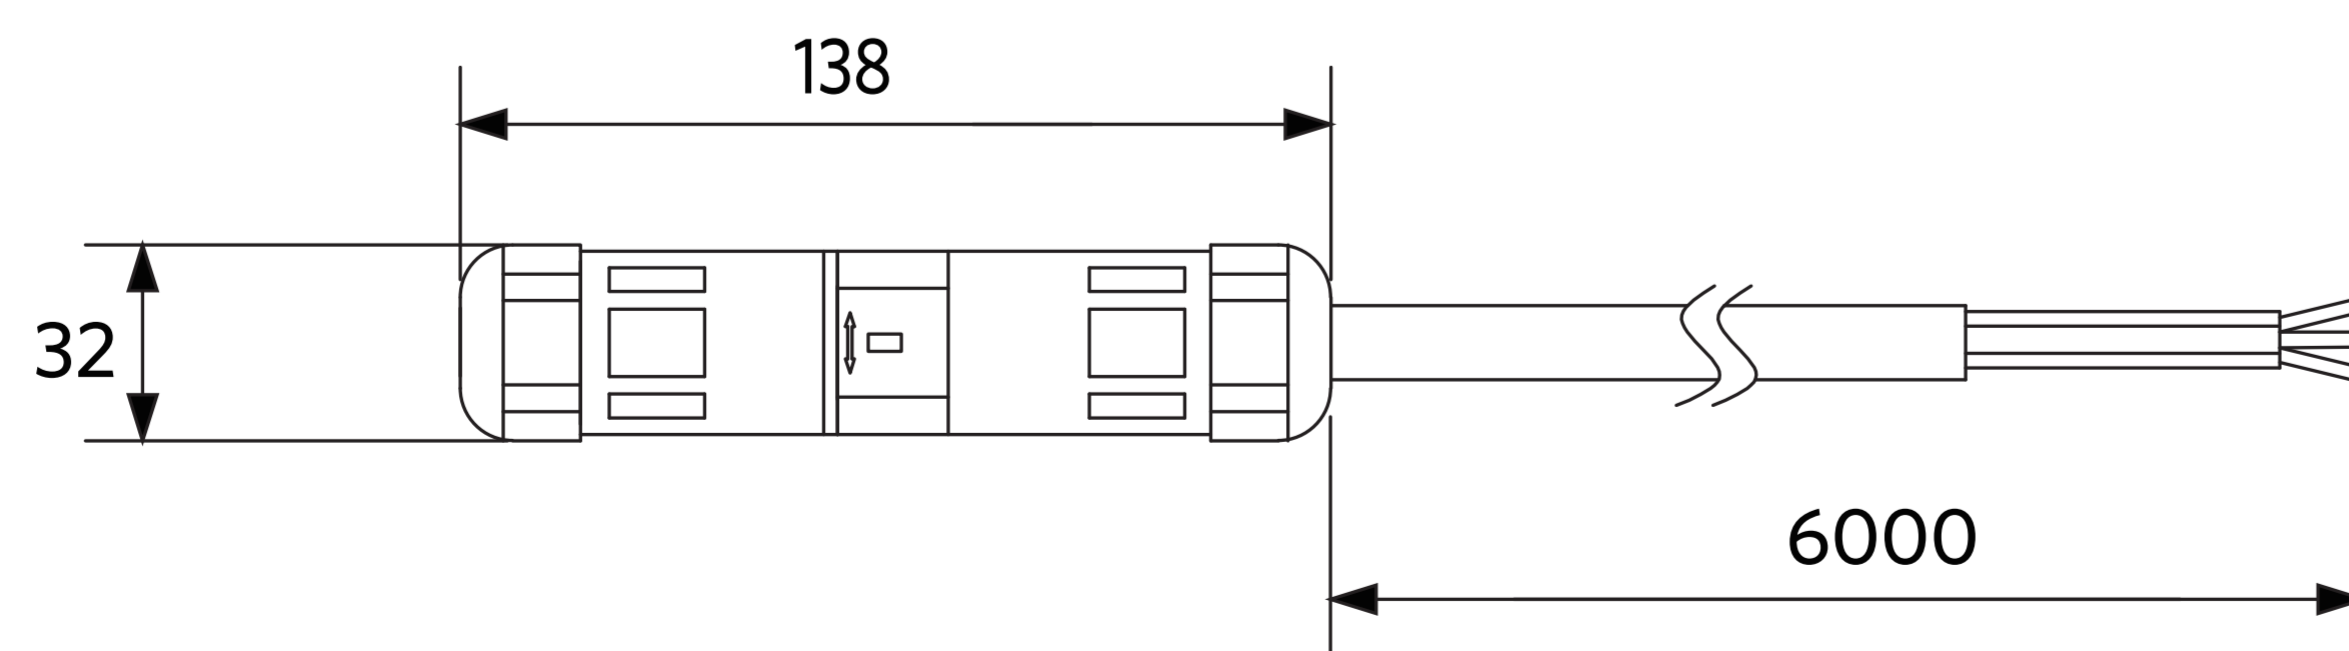

LEDStreetlight G2

LEDStreetlight Wall-Bracket-60

Compatible with Ø60mm poles

LEDStreetlight Pole-Top-60-Adapter-60

Compatible with Ø60mm poles

LEDStreetlight Pole-Top-76-Adapter-60

Compatible with Ø76mm poles

ExtensionCable

LEDStreetlight 76-Adapter-60

Compatible with Ø76mm poles