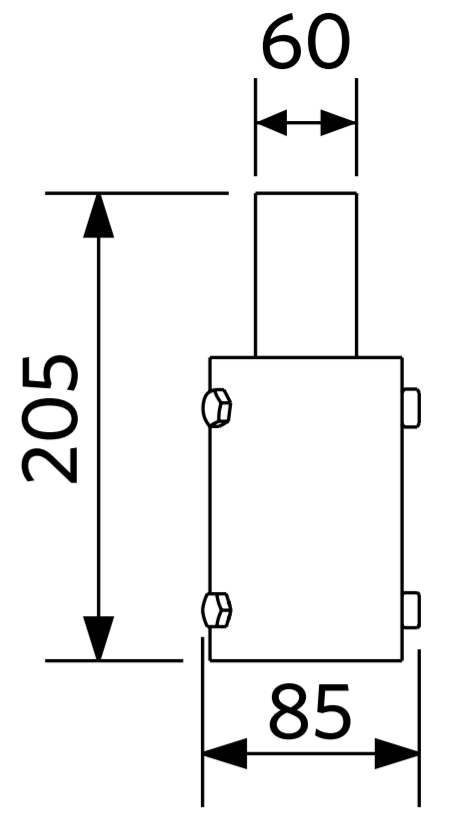

LEDStreetlight G2

LEDStreetlight Wall-Bracket-60

Compatible with Ø60mm poles

LEDStreetlight Pole-Top-60-Adapter-60

Compatible with Ø60mm poles

LEDStreetlight Pole-Top-76-Adapter-60

Compatible with Ø76mm poles

ExtensionCable

LEDStreetlight 76-Adapter-60

Compatible with Ø76mm poles