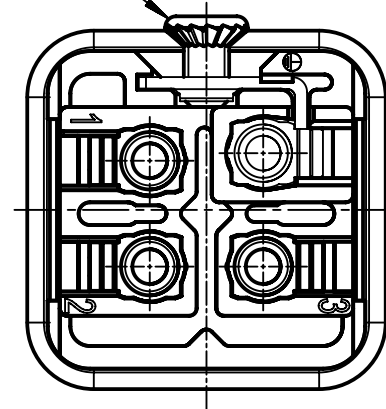

insert fixing screw M3x6
enclosed separately

	All Dimensions in mm Original Size DIN A4	Scale 2:1		Free size tol.		Ref.	
						Sub.	
	All rights reserved Department EL PD - DE	Created by RULLKOETTER	Inspected by BERGHORN	Standardisation RUETERA	Date 2017-10-04	State Final Release	
		Title Han 3A male insert with Quick-Lock					Doc-Key / ECM-Nr. 100179207/UGD/005/D 500000126113
HARTING Electric GmbH & Co. KG D-32339 Espelkamp		Type TB	Number 09 20 003 2633			Rev. D	Page 1/1