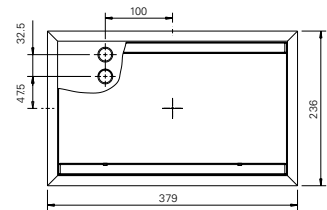

## Style 23011 LED CG-S

- Safety luminaire for recessed ceiling mounting
- Special LED optical arrangement for efficient illumination of escape routes, suitable for mounting heights up to 7m, maximum distance from luminaire to luminaire: > 16m from 3m mounting height and > 20 m from 4.5 m mounting height
- Minimum service requirement due to high service life of the LEDs (up to 50,000 hours)
- Shortened inspection effort due to CEWA GUARD technology
- Automatic function monitoring of up to 20 luminaires per circuit
- Reduced installation expenditures by STAR technology
- Freely programmable mixed operation of the switching modes per luminaire in one circuit

23011 LED SL CG-S with transparent cover

Dimensions in mm

Luminous flux $\Phi_N$	320 lm
Luminous flux $\Phi_E/\Phi_N$ at the end of rated operating time	100 %
Housing material	Polycarbonate
Housing colour	Light grey RAL 7035
Weight	1.99 kg
Type of mounting	Ceiling mounting
Connection terminals	2 x 3 x 2.5 mm <sup>2</sup>
Connection voltage	220 – 240 V AC, 50/60 Hz 176 – 275 V DC
Power consumption mains operation (apparent power / effective power)	7.6 VA / 4.4 W
Permissible temperature range	-20 °C to +40 °C
Inrush current	1.5 A
Current consumption - battery operation (220 V)	19 mA
Light source	3 x 1 W LED

## Planning help for 23011 LED SL CG-S with transparent cover for E = 1.0 lx (0.5 lx)

Measuring level 0.02 m, maintenance factor MF = 80 %, battery operation, distances in m

Light distribution curve 23011 LED CG-S