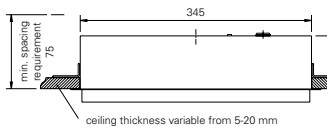

# Style 23011 LED CG-S

Safety and Exit Sign Luminaires with the same design

## Style 23011 LED CG-S

- Safety luminaire for recessed ceiling mounting
- Special LED optical arrangement for efficient illumination of escape routes, suitable for mounting heights up to 7m, maximum distance from luminaire to luminaire: > 16m from 3m mounting height and > 20 m from 4.5 m mounting height
- Minimum service requirement due to high service life of the LEDs (up to 50,000 hours)
- Shortened inspection effort due to CEWA GUARD technology
- Automatic function monitoring of up to 20 luminaires per circuit
- Reduced installation expenditures by STAR technology
- Freely programmable mixed operation of the switching modes per luminaire in one circuit

23011 LED SL CG-S with transparent cover

Dimensions in mm

Luminous flux $\Phi_N$	320 lm
Luminous flux $\Phi_E/\Phi_N$ at the end of rated operating time	100 %
Housing material	Polycarbonate
Housing colour	Light grey RAL 7035
Weight	1.99 kg
Type of mounting	Ceiling mounting
Connection terminals	2 x 3 x 2.5 mm <sup>2</sup>
Connection voltage	220 – 240 V AC, 50/60 Hz 176 – 275 V DC
Power consumption mains operation (apparent power / effective power)	7.6 VA / 4.4 W
Permissible temperature range	-20 °C to +40 °C
Inrush current	1.5 A
Current consumption - battery operation (220 V)	19 mA
Light source	3 x 1 W LED

## Planning help for 23011 LED SL CG-S with transparent cover for E = 1.0 lx (0.5 lx)

Measuring level 0.02 m, maintenance factor MF = 80 %, battery operation, distances in m

Light distribution curve 23011 LED CG-S