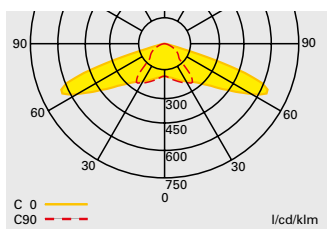

23011 LED SL CG-S with transparent cover

Dimensions in mm

Luminous flux $\Phi_N$	320 lm
Luminous flux $\Phi_E/\Phi_N$ at the end of rated operating time	100 %
Housing material	Polycarbonate
Housing colour	Light grey RAL 7035
Weight	1.99 kg
Type of mounting	Ceiling mounting
Connection terminals	2 x 3 x 2.5 mm <sup>2</sup>
Connection voltage	220 – 240 V AC, 50/60 Hz 176 – 275 V DC
Power consumption mains operation (apparent power / effective power)	7.6 VA / 4.4 W
Permissible temperature range	-20 °C to +40 °C
Inrush current	1.5 A
Current consumption - battery operation (220 V)	19 mA
Light source	3 x 1 W LED

## Planning help for 23011 LED SL CG-S with transparent cover for E = 1.0 lx (0.5 lx)

Measuring level 0.02 m, maintenance factor MF = 80 %, battery operation, distances in m

Light distribution curve 23011 LED CG-S