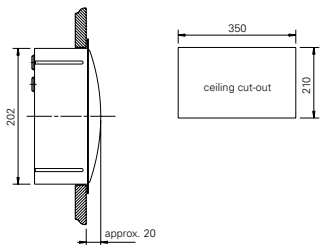

# Style 23011 LED CG-S

Safety and Exit Sign Luminaires with the same design

## Style 23011 LED CG-S

- Safety luminaire for recessed ceiling mounting
- Special LED optical arrangement for efficient illumination of escape routes, suitable for mounting heights up to 7m, maximum distance from luminaire to luminaire: > 16m from 3m mounting height and > 20 m from 4.5 m mounting height
- Minimum service requirement due to high service life of the LEDs (up to 50,000 hours)
- Shortened inspection effort due to CEWA GUARD technology
- Automatic function monitoring of up to 20 luminaires per circuit
- Reduced installation expenditures by STAR technology
- Freely programmable mixed operation of the switching modes per luminaire in one circuit

23011 LED SL CG-S with transparent cover

Dimensions in mm

Luminous flux $\Phi_N$	320 lm
Luminous flux $\Phi_E/\Phi_N$ at the end of rated operating time	100 %
Housing material	Polycarbonate
Housing colour	Light grey RAL 7035
Weight	1.99 kg
Type of mounting	Ceiling mounting
Connection terminals	2 x 3 x 2.5 mm <sup>2</sup>
Connection voltage	220 – 240 V AC, 50/60 Hz 176 – 275 V DC
Power consumption mains operation (apparent power / effective power)	7.6 VA / 4.4 W
Permissible temperature range	-20 °C to +40 °C
Inrush current	1.5 A
Current consumption - battery operation (220 V)	19 mA
Light source	3 x 1 W LED

## Planning help for 23011 LED SL CG-S with transparent cover for E = 1.0 lx (0.5 lx)

Measuring level 0.02 m, maintenance factor MF = 80 %, battery operation, distances in m

Light distribution curve 23011 LED CG-S