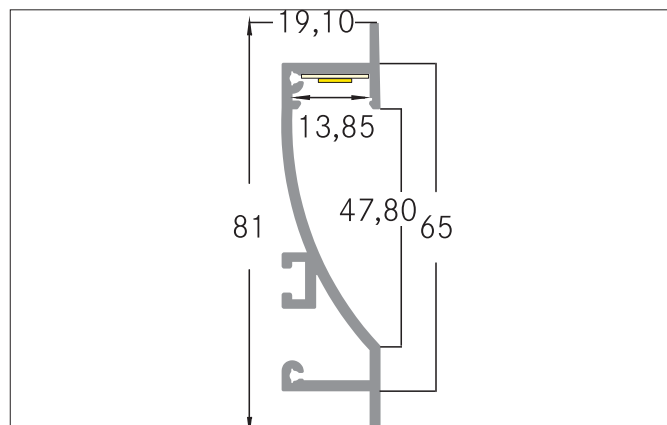

P32-12 Wall recessed profile

Article no. 53650260

Tender

Wall recessed profile, aluminum anodized. For optimal attachment of the profile this holders are suitable 53032000 53032020. For connecting of two profiles is the connector 53030000 optimal suited. With the use of profile covers 53440000 53440070 53440080 the additional mechanical protection and optimal light distribution can be achieved. The associated end cap set is under 53068260 available. Mounting method: Recessed mounting, Material: Aluminium, dimensions profile: length: 2.000 mm x width: 19,1 mm x height: 81 mm.

P32-12 Wall recessed profile

Article no. 53650260

Article data	
Article no.	53650260
GTIN	4251433911494
Series name	P32-12
Short description	Wall recessed profile
Material	Aluminium
Colour	aluminum anodized
Length	2,000 mm
Width	19.1 mm
Height	81 mm
Weight	1.1 kg
Conformance	CE, UKCA

Packing data	
Gross weight	1.51 kg
Length of packaging	2,050 mm
Packaging width	80 mm
Packaging height	80 mm
Note	Please note that the materials aluminium and PMMA or PC can expand differently with changes in temperature! At a temperature change of 10°C, the coefficient of expansion is approx. aluminium is approx. 0.7mm per metre, for plastic approx. 1.5mm per metre. This is not a defect in the product, this is a normal physical process.
Disposal at end of life	This product must not be disposed of with household waste. You are obliged, to dispose of such electrical waste separately. By disposing of electrical waste and other old or defective electronics separately, you support recycling or other forms of re-use. In that way you help to take care and to avoid that harmful substances get into the environment.