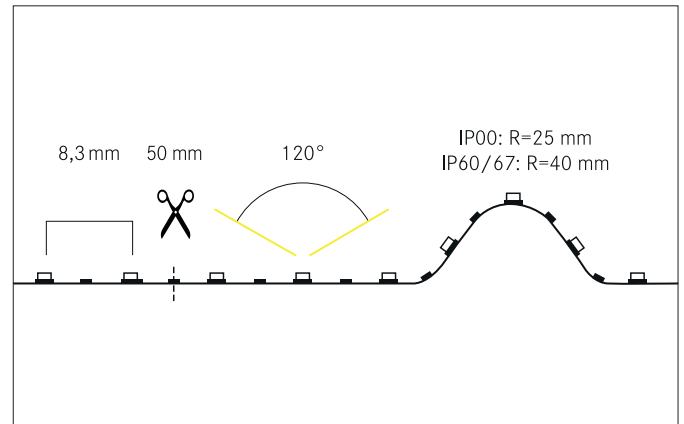

QUALITYFLEX Individual LED flex lighting TunableWhite, 5 m, CRI
> 80, 19.2 W / m, IP00

Article no. 15215004

Tender

LED flex lighting TunableWhite, 5 m, CRI > 80, 19.2 W / m, IP00, white, Light colour: white, 5.700K-2.700K, CRI > 80. LED flex lighting for decorative, technical as well as efficient lighting of light coves, linear applications and backlighting, basic or general lighting of rooms, architectural applications and for areas where high illumination is required, such as indirect or direct lighting, luminous ceilings, gastronomy lighting and much more. Length: 5000 mm . Lamp power per meter: 19.2 W/m, Degree of protection: IP00, Protection class: III, Voltage: 24V DC, Beam angle: 120.0 °, 120 LEDs per meter, Chip distance (Short Pitch) : 8,3mm. For individual application, the LED flex board can be used all 50 mm be cut back. The maximum system length of 5.000 mm must not be exceeded with one feed-in.

QUALITYFLEX Individual LED flex lighting TunableWhite, 5 m, CRI > 80, 19.2 W / m, IP00

Article no. 15215004

| Article data | |
|-------------------------------|---|
| Article no. | 15215004 |
| GTIN | 4250047799993 |
| Series name | QUALITYFLEX Individual |
| Short description | LED flex lighting TunableWhite, 5 m, CRI > 80, 19.2 W / m, IP00 |
| Colour | white |
| Length | 5,000 mm |
| Width | 10 mm |
| Height | 2.1 mm |
| Scope of delivery | incl. 1 x mounting instructions, 5 x identification labels |
| Weight | 0.134 kg |
| Length of the connection line | 350 mm |
| Conformance | CE, UKCA |