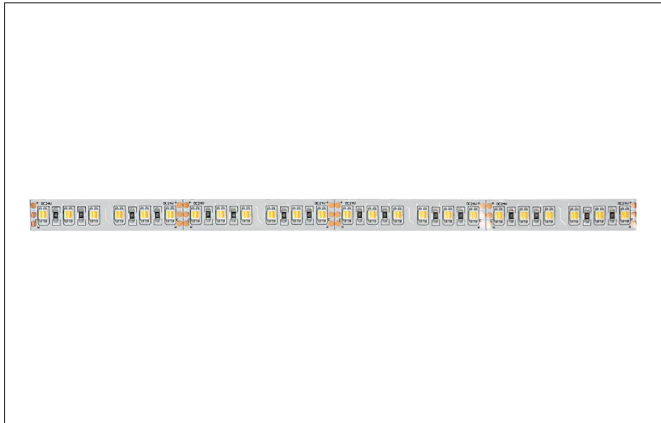

QUALITYFLEX Individual LED flex lighting TunableWhite, 5 m, CRI
> 80, 19.2 W / m, IP00

Article no. 15215004

Tender

LED flex lighting TunableWhite, 5 m, CRI > 80, 19.2 W / m, IP00, white, Light colour: white, 5.700K-2.700K, CRI > 80. LED flex lighting for decorative, technical as well as efficient lighting of light coves, linear applications and backlighting, basic or general lighting of rooms, architectural applications and for areas where high illumination is required, such as indirect or direct lighting, luminous ceilings, gastronomy lighting and much more. Length: 5000 mm . Lamp power per meter: 19.2 W/m, Degree of protection: IP00, Protection class: III, Voltage: 24V DC, Beam angle: 120.0 °, 120 LEDs per meter, Chip distance (Short Pitch) : 8,3mm. For individual application, the LED flex board can be used all 50 mm be cut back. The maximum system length of 5.000 mm must not be exceeded with one feed-in.

QUALITYFLEX Individual LED flex lighting TunableWhite, 5 m, CRI > 80, 19.2 W / m, IP00

Article no. 15215004

| Article data | |
|-------------------------------|---|
| Article no. | 15215004 |
| GTIN | 4250047799993 |
| Series name | QUALITYFLEX Individual |
| Short description | LED flex lighting TunableWhite, 5 m, CRI > 80, 19.2 W / m, IP00 |
| Colour | white |
| Length | 5,000 mm |
| Width | 10 mm |
| Height | 2.1 mm |
| Scope of delivery | incl. 1 x mounting instructions, 5 x identification labels |
| Weight | 0.134 kg |
| Length of the connection line | 350 mm |
| Conformance | CE, UKCA |

| Lighting technology | |
|------------------------------|-------------------|
| Colour temperature | 2.700 K - 5.700 K |
| Light colour | white |
| Color Temperature 1 | 2,700 K |
| Color Temperature 2 | 5,700 K |
| Luminous flux | 758 - 873 lm/m |
| Luminous flux 1 | 758 lm/m |
| Luminous flux 2 | 873 lm/m |
| System efficiency | 45 lm/W |
| Colour rendering | CRI > 80 |
| Beam angle | 120° |
| Adjustable color temperature | Infinite control |