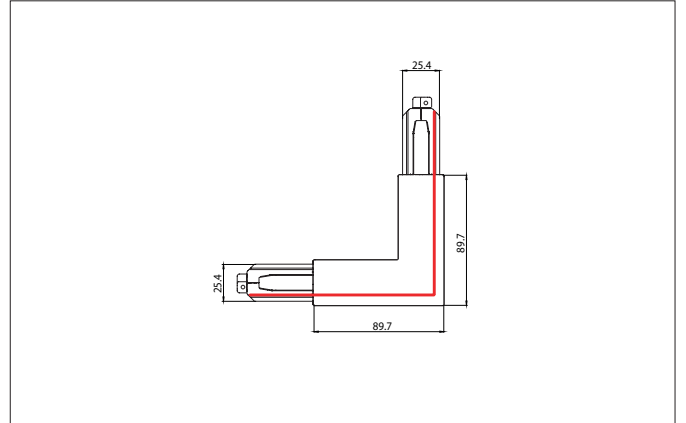

**ONETRACK Corner connector 90**

Article no. 87127080

Tender	
Corner connector 90, black. .	
Article data	
Article no.	87127080
GTIN	4251433979388
Series name	ONETRACK
Short description	Corner connector 90
Colour	black
Weight	0.198 kg
Conformance	CE, UKCA
Packing data	
Gross weight	0.208 kg
Length of packaging	142 mm
Packaging width	32 mm
Packaging height	38 mm
Disposal at end of life	This product must not be disposed of with household waste. You are obliged, to dispose of such electrical waste separately. By disposing of electrical waste and other old or defective electronics separately, you support recycling or other forms of re-use. In that way you help to take care and to avoid that harmful substances get into the environment.