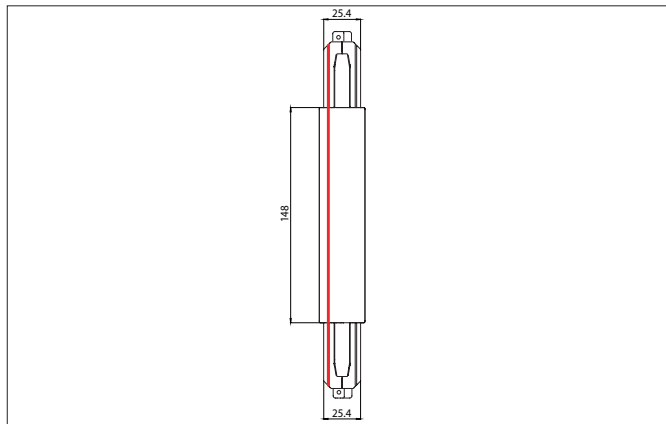

ONETRACK Center power feed

Article no. 87124070

Tender	
Center power feed, white. .	

Article data	
Article no.	87124070
GTIN	4251433979654
Series name	ONETRACK
Short description	Center power feed
Colour	white
Weight	0.199 kg
Conformance	CE, UKCA

Packing data	
Gross weight	0.21 kg
Length of packaging	255 mm
Packaging width	32 mm
Packaging height	38 mm
Disposal at end of life	This product must not be disposed of with household waste. You are obliged, to dispose of such electrical waste separately. By disposing of electrical waste and other old or defective electronics separately, you support recycling or other forms of re-use. In that way you help to take care and to avoid that harmful substances get into the environment.