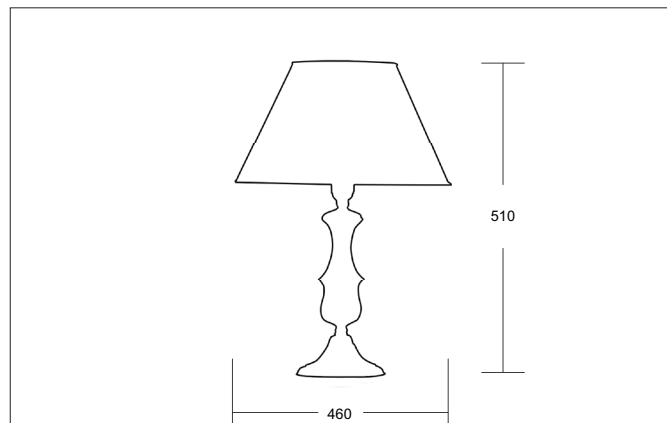

ARANDA Table lamp shiny gold / matt gold, with beige chintz shade

Article no. 820535

Tender

Table lamp shiny gold / matt gold, with beige chintz shade, gold glossy / gold matt, Round. Compact design for harmonious implementation in well-rounded architectural room concepts. Lamp holder: E27, Mounting method: Surface mounting, Place of installation: Table-mounted, Material: Cast Brass / Crystal, Degree of protection: according to DIN EN 60529 IP20, Protection class: (EN 61140) I, Voltage: 230V AC 50Hz, Power: 60 W, Amount of light sources / fittings: 1 piece, Adjustability: Not adjustable, without control gear, Type of dimming: Other.

Article data	
Article no.	820535
GTIN	4250047702276
Series name	ARANDA
Short description	Table lamp shiny gold / matt gold, with beige chintz shade
Material	Cast Brass / Crystal
Colour	gold glossy / gold matt
Type of surface	Glossy
Shape	Round
Outer diameter	460 mm
Height	460 mm
Shade colour	White
Shade material	Chintz
Weight	1.6 kg
Conformance	CE, UKCA

Mounting technology	
Mounting method	Surface mounting
Place of installation	Table-mounted
Adjustability	Not adjustable
Material cover	Without cover

Packing data	
Gross weight	3.38 kg
Length of packaging	400 mm
Packaging width	400 mm
Packaging height	1,100 mm
Disposal at end of life	<p>This product must not be disposed of with household waste. You are obliged, to dispose of such electrical waste separately.</p> <p>By disposing of electrical waste and other old or defective electronics separately, you support recycling or other forms of re-use. In that way you help to take care and to avoid that harmful substances get into the environment.</p>