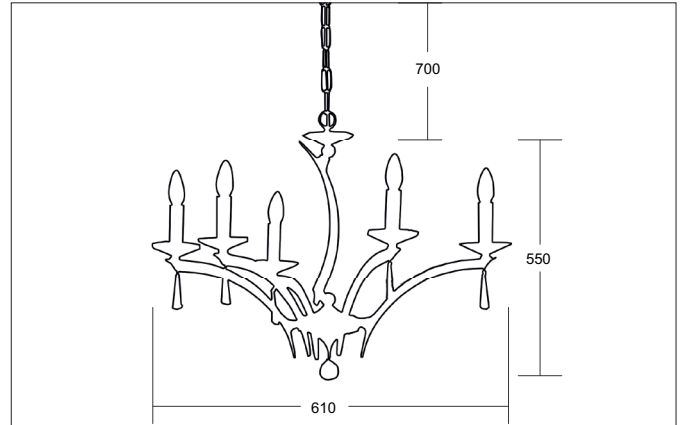

STELLA Pendant light, shiny gold, with crystals
Article no. 850595

Light.
For Generations.

Tender

Pendant light, shiny gold, with crystals, shiny gold, Other.Surface mounting, Ceiling-mountedSurface-mounted pendant light, with crystals. Lamp holder: E14, Mounting method: Surface mounting, Place of installation: Ceiling-mounted, Material: Cast Brass / Crystal, Degree of protection: according to DIN EN 60529 IP20, Protection class: (EN 61140) I, Voltage: 230V AC 50Hz, Power: 40 W, Amount of light sources / fittings: 5 Qty, without control gear, Control: Other.

Article data	
Article no.	850595
GTIN	4250047736189
Series name	STELLA
Short description	Pendant light, shiny gold, with crystals
Material	Other
Colour	Gold
Type of surface	Glossy
Shape	Other
Outer diameter	610 mm
Height	550 mm
Scope of delivery	incl. 700 mm chain and canopy
Weight	6.900 kg
Conformance	CE, UKCA

STELLA Pendant light, shiny gold, with crystals

Article no. 850595

Light.
For Generations.

Operating technology of the luminaire	
Voltage type	AC
AC nominal voltage max	230 V
Frequency max	50 Hz
Lamp	Incandescent lamp
Lamp holder	E14
Protection class	II
Degree of protection	IP20
Control	Other
Bulb change possible	Yes

Mounting technology	
Mounting method	Surface mounting
Place of installation	Ceiling-mounted
Adjustability	Not adjustable
Pendulum length min.	100 mm
Pendulum length max.	700 mm
Material cover	Without cover