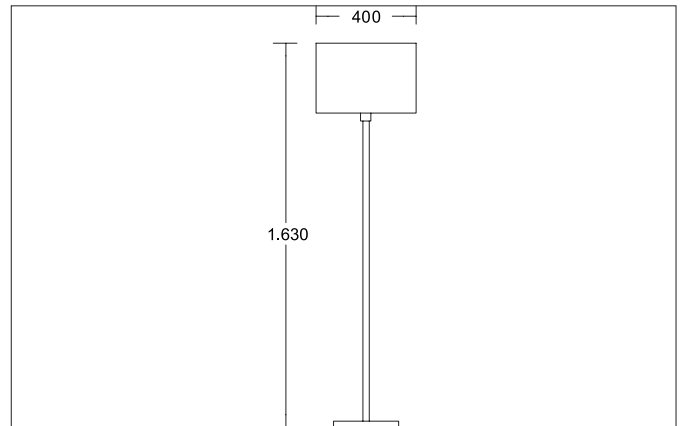

ISSORIA Floor light, with fabric shade

Article no. 58100783

Tender

Floor light, with fabric shade, shade dark brown grey / white matt, Round. Compact design for harmonious implementation in well-rounded architectural room concepts. Lamp holder: E27, Mounting method: Surface mounting, Place of installation: Floor-mounted, Material: Brass / Iron, Degree of protection: according to DIN EN 60529 IP20, Protection class: (EN 61140) I, Voltage: 230V AC 50Hz, Power: 100 W, Amount of light sources / fittings: 1 piece, Adjustability: Not adjustable, without control gear, Type of dimming: Other.

Article data	
Article no.	58100783
GTIN	4251433944584
Series name	ISSORIA
Short description	Floor light, with fabric shade
Material	Brass / Iron
Colour	shade dark brown grey / white matt
Shape	Round
Outer diameter	400 mm
Hight	1,630 mm
Shade colour	Dark brown gray
Shade material	Chintz
Chintz colour code	66.8003.83
Weight	9 kg
Conformance	CE, UKCA

ISSORIA Floor light, with fabric shade

Article no. 58100783

Operating technology of the luminaire	
Voltage type	AC
AC nominal voltage max	230 V
Frequency max	50 Hz
Lamp	For LED-retrofill lamp
Lamp holder	E27
Protection class	I
Degree of protection	IP20
Control	Other
Bulb change possible	Yes
Energy efficiency class	not required

Mounting technology	
Mounting method	Surface mounting
Place of installation	Floor-mounted
Adjustability	Not adjustable

Packing data	
Gross weight	10 kg
Length of packaging	600 mm
Packaging width	790 mm
Packaging height	1,450 mm
Disposal at end of life	<p>This product must not be disposed of with household waste. You are obliged, to dispose of such electrical waste separately.</p> <p>By disposing of electrical waste and other old or defective electronics separately, you support recycling or other forms of re-use. In that way you help to take care and to avoid that harmful substances get into the environment.</p>