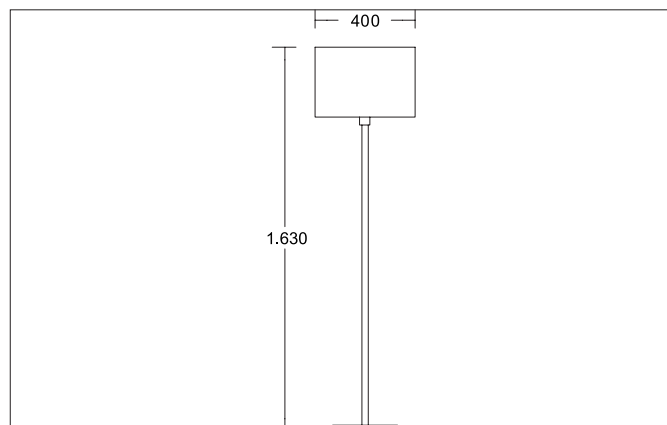

ISSORIA Floor light, with fabric shade

Article no. 58100719

Tender

Floor light, with fabric shade, shade brick red / white matt, Round. Compact design for harmonious implementation in well-rounded architectural room concepts. Lamp holder: E27, Mounting method: Surface mounting, Place of installation: Floor-mounted, Material: Brass / Iron, Degree of protection: according to DIN EN 60529 IP20, Protection class: (EN 61140) I, Voltage: 230V AC 50Hz, Power: 100 W, Amount of light sources / fittings: 1 piece, Adjustability: Not adjustable, without control gear, Type of dimming: Other.

Article data	
Article no.	58100719
GTIN	4251433944591
Series name	ISSORIA
Short description	Floor light, with fabric shade
Material	Brass / Iron
Colour	shade brick red / white matt
Shape	Round
Outer diameter	400 mm
Hight	1,630 mm
Shade colour	Brick red
Shade material	Chintz
Chintz colour code	66.8003.19
Weight	9 kg
Conformance	CE, UKCA

ISSORIA Floor light, with fabric shade

Article no. 58100719

Operating technology of the luminaire	
Voltage type	AC
AC nominal voltage max	230 V
Frequency max	50 Hz
Lamp	For LED-retrofill lamp
Lamp holder	E27
Protection class	I
Degree of protection	IP20
Control	Other
Bulb change possible	Yes
Energy efficiency class	not required

Mounting technology	
Mounting method	Surface mounting
Place of installation	Floor-mounted
Adjustability	Not adjustable

Packing data	
Gross weight	10 kg
Length of packaging	600 mm
Packaging width	790 mm
Packaging height	1,450 mm
Disposal at end of life	<p>This product must not be disposed of with household waste. You are obliged, to dispose of such electrical waste separately.</p> <p>By disposing of electrical waste and other old or defective electronics separately, you support recycling or other forms of re-use. In that way you help to take care and to avoid that harmful substances get into the environment.</p>