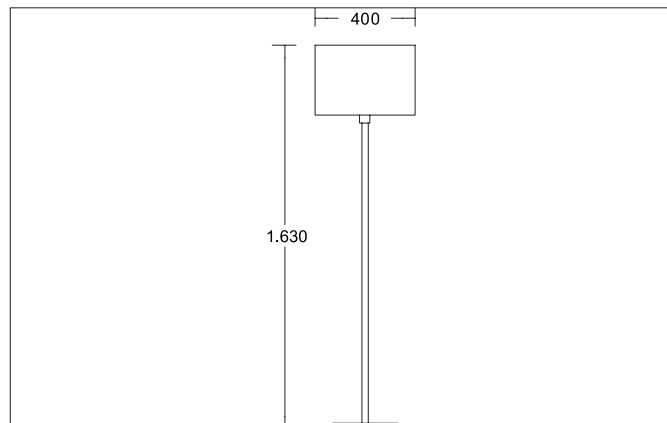

## ISSORIA Floor light, with fabric shade

Article no. 58100020

### Tender

Floor light, with fabric shade, shade black / chrome glossy, Round. Compact design for harmonious implementation in well-rounded architectural room concepts. Lamp holder: E27, Mounting method: Surface mounting, Place of installation: Floor-mounted, Material: Brass / Iron, Degree of protection: according to DIN EN 60529 IP20, Protection class: (EN 61140) I, Voltage: 230V AC 50Hz, Power: 15 W, Amount of light sources / fittings: 1 piece, Adjustability: Not adjustable, without control gear, Type of dimming: Other.

Article data	
Article no.	58100020
GTIN	4251433920724
Series name	ISSORIA
Short description	Floor light, with fabric shade
Material	Brass / Iron
Colour	shade black / chrome glossy
Shape	Round
Outer diameter	400 mm
Hight	1,630 mm
Shade colour	Black
Shade material	Chintz
Weight	9 kg
Conformance	CE, UKCA

Mounting technology	
Mounting method	Surface mounting
Place of installation	Floor-mounted
Adjustability	Not adjustable

Packing data	
Gross weight	10 kg
Length of packaging	600 mm
Packaging width	790 mm
Packaging height	1,450 mm
Disposal at end of life	<p>This product must not be disposed of with household waste. You are obliged, to dispose of such electrical waste separately.</p> <p>By disposing of electrical waste and other old or defective electronics separately, you support recycling or other forms of re-use. In that way you help to take care and to avoid that harmful substances get into the environment.</p>