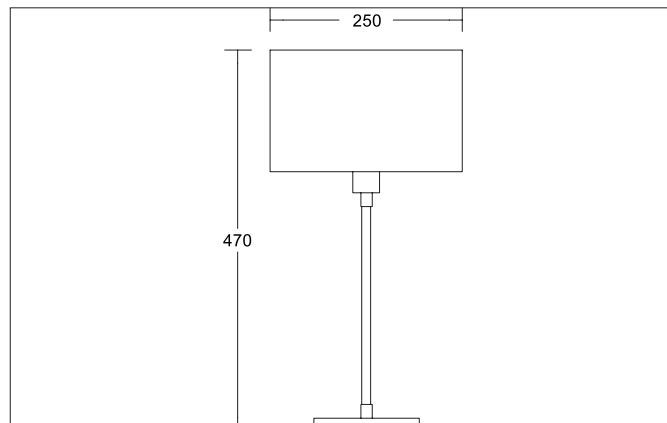

ISSORIA Table lamp, with fabric shade

Article no. 58107020

Tender

Table lamp, with fabric shade, shade black / chrome glossy, Round. Compact design for harmonious implementation in well-rounded architectural room concepts. Lamp holder: E27, Mounting method: Surface mounting, Place of installation: Table-mounted, Material: Brass / Iron, Degree of protection: according to DIN EN 60529 IP20, Protection class: (EN 61140) I, Voltage: 230V AC 50Hz, Power: 15 W, Amount of light sources / fittings: 1 piece, Adjustability: Not adjustable, without control gear, Type of dimming: Other.

Article data	
Article no.	58107020
GTIN	4251433920748
Series name	ISSORIA
Short description	Table lamp, with fabric shade
Material	Brass / Iron
Colour	shade black / chrome glossy
Shape	Round
Shade colour	Black
Shade material	Chintz
Weight	4 kg
Conformance	CE, UKCA

ISSORIA Table lamp, with fabric shade

Article no. 58107020

Operating technology of the luminaire	
Voltage type	AC
AC nominal voltage max	230 V
Frequency max	50 Hz
Lamp	For LED-retrofill lamp
Lamp holder	E27
Protection class	I
Degree of protection	IP20
Control	Other
Bulb change possible	Yes
Energy efficiency class	not required

Mounting technology	
Mounting method	Surface mounting
Place of installation	Table-mounted
Adjustability	Not adjustable

Packing data	
Gross weight	5 kg
Length of packaging	600 mm
Packaging width	790 mm
Packaging height	1,450 mm
Disposal at end of life	<p>This product must not be disposed of with household waste. You are obliged, to dispose of such electrical waste separately.</p> <p>By disposing of electrical waste and other old or defective electronics separately, you support recycling or other forms of re-use. In that way you help to take care and to avoid that harmful substances get into the environment.</p>