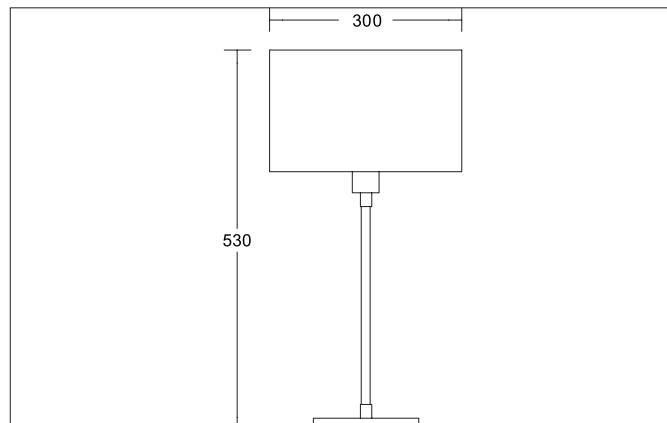

**ISSORIA Table lamp, with fabric shade**

Article no. 58106020

**Tender**

Table lamp, with fabric shade, shade black / chrome glossy, Round. Compact design for harmonious implementation in well-rounded architectural room concepts. Lamp holder: E27, Mounting method: Surface mounting, Place of installation: Table-mounted, Material: Brass / Iron, Degree of protection: according to DIN EN 60529 IP20, Protection class: (EN 61140) I, Voltage: 230V AC 50Hz, Power: 15 W, Amount of light sources / fittings: 1 piece, Adjustability: Not adjustable, without control gear, Type of dimming: Other.

Article data	
Article no.	58106020
GTIN	4251433920731
Series name	ISSORIA
Short description	Table lamp, with fabric shade
Material	Brass / Iron
Colour	shade black / chrome glossy
Shape	Round
Shade colour	Black
Shade material	Chintz
Weight	4.5 kg
Conformance	CE, UKCA

**ISSORIA Table lamp, with fabric shade**

Article no. 58106020

Operating technology of the luminaire	
Voltage type	AC
AC nominal voltage max	230 V
Frequency max	50 Hz
Lamp	For LED-retrofill lamp
Lamp holder	E27
Protection class	I
Degree of protection	IP20
Control	Other
Bulb change possible	Yes
Energy efficiency class	not required

Mounting technology	
Mounting method	Surface mounting
Place of installation	Table-mounted
Adjustability	Not adjustable

Packing data	
Gross weight	5.2 kg
Length of packaging	320 mm
Packaging width	320 mm
Packaging height	550 mm
Disposal at end of life	<p>This product must not be disposed of with household waste. You are obliged, to dispose of such electrical waste separately.</p> <p>By disposing of electrical waste and other old or defective electronics separately, you support recycling or other forms of re-use. In that way you help to take care and to avoid that harmful substances get into the environment.</p>