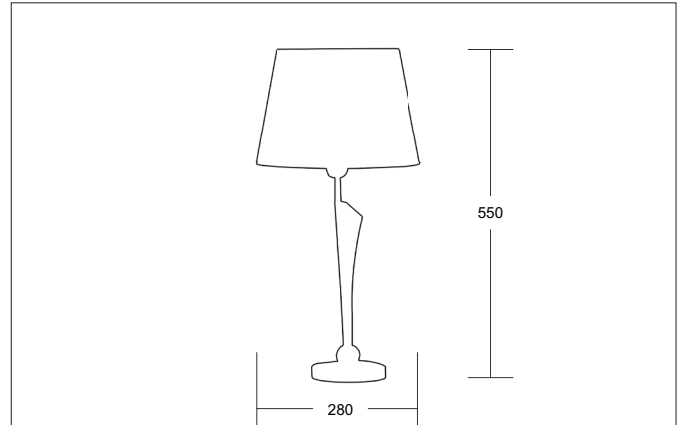

BAHIA Table lamp glossy black chrome, with Moiré Jaquard white shade

Article no. 829023

Tender

Table lamp glossy black chrome, with Moiré Jaquard white shade, black chrome glossy, Round. Compact design for harmonious implementation in well-rounded architectural room concepts. Lamp holder: E27, Mounting method: Surface mounting, Place of installation: Table-mounted, Material: Cast Brass / Crystal / Moiré Jaquard, Degree of protection: according to DIN EN 60529 IP20, Protection class: (EN 61140) I, Voltage: 230V AC 50Hz, Power: 60 W, Amount of light sources / fittings: 1 piece, Adjustability: Not adjustable, without control gear, Type of dimming: Other.

| Article data | |
|-------------------|--|
| Article no. | 829023 |
| GTIN | 4250047745549 |
| Series name | BAHIA |
| Short description | Table lamp glossy black chrome, with Moiré Jaquard white shade |
| Material | Cast Brass / Crystal / Moiré Jaquard |
| Colour | black chrome glossy |
| Type of surface | Glossy |
| Shape | Round |
| Outer diameter | 280 mm |
| Height | 550 mm |
| Shade colour | White |
| Shade material | Chintz |
| Weight | 1.23 kg |
| Conformance | CE, UKCA |

BAHIA Table lamp glossy black chrome, with Moiré Jaquard white shade

Article no. 829023

| Operating technology of the luminaire | |
|---------------------------------------|-------------------|
| Voltage type | AC |
| AC nominal voltage max | 230 V |
| Frequency max | 50 Hz |
| Lamp | Incandescent lamp |
| Lamp holder | E27 |
| Protection class | I |
| Degree of protection | IP20 |
| Control | Other |
| Bulb change possible | Yes |
| Energy efficiency class | not required |