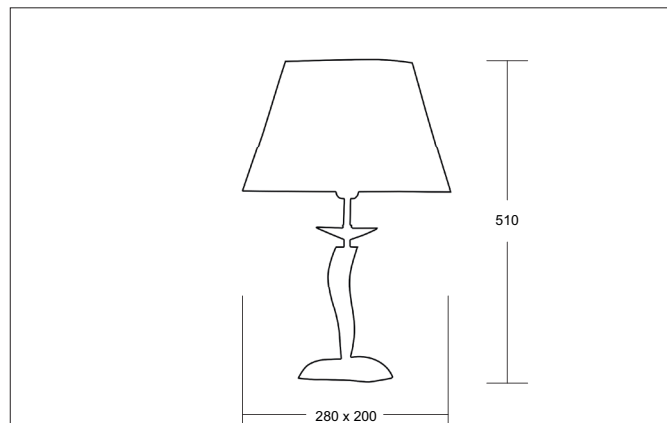

## GIRATA Table lamp glossy black chrome, with white chintz shade

Article no. 829061

### Tender

Table lamp glossy black chrome, with white chintz shade, black chrome glossy, Round. Compact design for harmonious implementation in well-rounded architectural room concepts. Lamp holder: E27, Mounting method: Surface mounting, Place of installation: Table-mounted, Material: Other, Degree of protection: according to DIN EN 60529 IP20, Protection class: (EN 61140) I, Voltage: 230V AC 50Hz, Power: 60 W, Amount of light sources / fittings: 1 piece, Adjustability: Not adjustable, without control gear, Type of dimming: Other.

Article data	
Article no.	829061
GTIN	4250047748496
Series name	GIRATA
Short description	Table lamp glossy black chrome, with white chintz shade
Material	Other
Colour	black chrome glossy
Type of surface	Glossy
Shape	Round
Outer diameter	280 mm
Length	280 mm
Width	200 mm
Height	510 mm
Shade colour	White
Shade material	Chintz
Weight	1.53 kg
Conformance	CE, UKCA