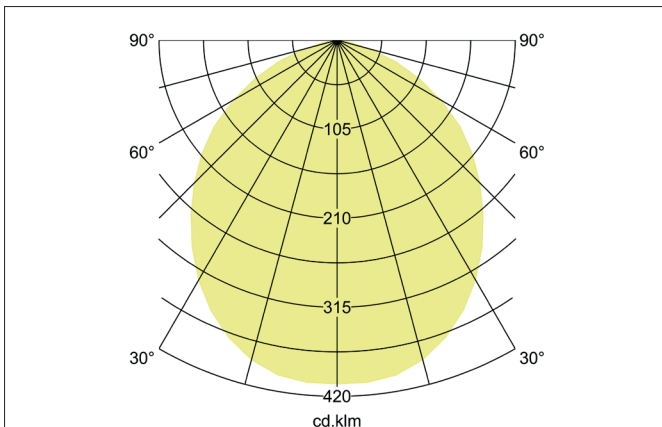

KONKRET LED wall surface mounted luminaire
Article no. 10100733

Tender
LED wall surface mounted luminaire, Rectangular. Luminaire length 100.0 mm, Luminaire width 70.0 mm, Hight 80.0 mm Weight 0.54 kg, with rotationssymmetrical, deep, wide distributed light intensity. Cover plastic, transparent Luminous flux 220 lm, Power 1 x 4,2 W, Light colour warm white, Correlated color temprature (CCT) 3.000 K, Colour rendering index CRI > 80, Housing material: Concrete / Steel / Plastic, Colour: concrete matt, Permissible ambient temperature (ta): -20 °C up to +25 °C, Protection class (EN 61140): I, Degree of protection (DIN EN 60529): IP20. With electronic driver, on/off switchable.

Article data	
Article no.	10100733
GTIN	4251433925743
Series name	KONKRET
Short description	LED wall surface mounted luminaire
Material	Concrete / Steel / Plastic
Colour	concrete matt
Shape	Rectangular
Length	100 mm
Width	70 mm
Hight	80 mm
Scope of delivery	Incl. converter for connection to the 230-V mains voltage, on/off switchable
Weight	0.54 kg
D licence plate	No
Conformance	CE, UKCA

KONKRET LED wall surface mounted luminaire

Article no. 10100733

Lighting technology	
Colour temperature	3.000 K
Light colour	white
Light output	Direct
Luminous flux	220 lm
System efficiency	52 lm/W
Colour rendering	CRI > 80
Reflector	Without
Beam angle	100°
Light sharing	Symmetric
Adjustable color temperature	No