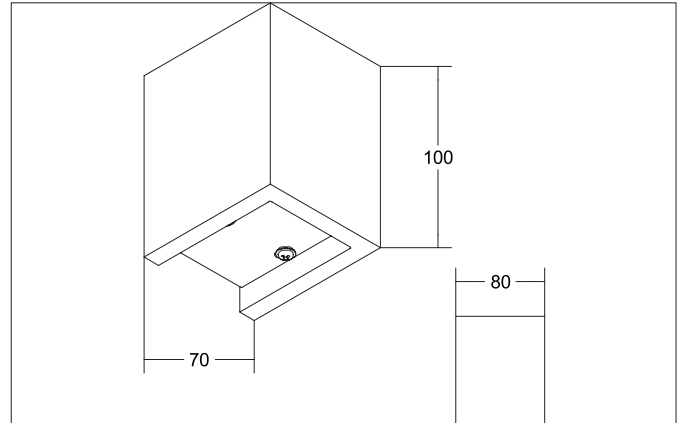

KONKRET LED wall surface mounted luminaire
Article no. 10100733

Tender
LED wall surface mounted luminaire, Rectangular. Luminaire length 100.0 mm, Luminaire width 70.0 mm, Hight 80.0 mm Weight 0.54 kg, with rotationssymmetrical, deep, wide distributed light intensity. Cover plastic, transparent Luminous flux 220 lm, Power 1 x 4,2 W, Light colour warm white, Correlated color temprature (CCT) 3.000 K, Colour rendering index CRI > 80, Housing material: Concrete / Steel / Plastic, Colour: concrete matt, Permissible ambient temperature (ta): -20 °C up to +25 °C, Protection class (EN 61140): I, Degree of protection (DIN EN 60529): IP20. With electronic driver, on/off switchable.

Article data	
Article no.	10100733
GTIN	4251433925743
Series name	KONKRET
Short description	LED wall surface mounted luminaire
Material	Concrete / Steel / Plastic
Colour	concrete matt
Shape	Rectangular
Length	100 mm
Width	70 mm
Hight	80 mm
Scope of delivery	Incl. converter for connection to the 230-V mains voltage, on/off switchable
Weight	0.54 kg
D licence plate	No
Conformance	CE, UKCA

Mounting technology	
Mounting method	Surface mounting
Place of installation	Wall-mounted
Adjustability	Not adjustable
Material cover	Plastic, transparent

Packing data	
Gross weight	0.683 kg
Length of packaging	155 mm
Packaging width	145 mm
Packaging height	120 mm
Disposal at end of life	This product must not be disposed of with household waste. You are obliged, to dispose of such electrical waste separately. By disposing of electrical waste and other old or defective electronics separately, you support recycling or other forms of re-use. In that way you help to take care and to avoid that harmful substances get into the environment.