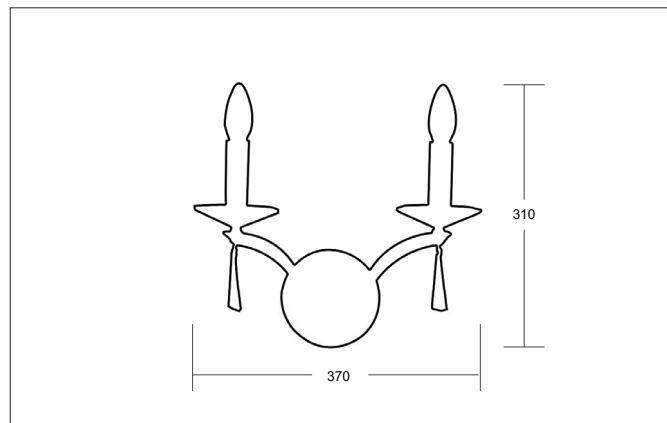

**STELLA Wall light shiny gold, with crystals**

Article no. 800592

Light.  
For Generations.**Tender**

Wall light shiny gold, with crystals, shiny gold, Other. Surface mounting, Wall-mounted Surface-mounted wall light, with crystals. Lamp holder: E14, Mounting method: Surface mounting, Place of installation: Wall-mounted, Material: Cast Brass / Crystal, Degree of protection: according to DIN EN 60529 IP20, Protection class: (EN 61140) I, Voltage: 230V AC 50Hz, Power: 40 W, Amount of light sources / fittings: 2 Qty, without control gear, Control: Other.

Article data	
Article no.	800592
GTIN	4250047736158
Series name	STELLA
Short description	Wall light shiny gold, with crystals
Material	Other
Colour	Gold
Type of surface	Glossy
Shape	Other
Width	370 mm
Height	310 mm
Weight	1.800 kg
Conformance	CE, UKCA

**STELLA Wall light shiny gold, with crystals**

Article no. 800592

Light.  
For Generations.

Operating technology of the luminaire	
Voltage type	AC
AC nominal voltage max	230 V
Frequency max	50 Hz
Lamp	Incandescent lamp
Lamp holder	E14
Protection class	I
Degree of protection	IP20
Control	Other
Bulb change possible	Yes

Mounting technology	
Mounting method	Surface mounting
Place of installation	Wall-mounted
Adjustability	Not adjustable
Material cover	Without cover

Packing data	
Gross weight	2.1 kg
Length of packaging	400 mm
Packaging width	400 mm
Packaging height	300 mm
Disposal at end of life	This product must not be disposed of with household waste. You are obliged, to dispose of such electrical waste separately. By disposing of electrical waste and other old or defective electronics separately, you support recycling or other forms of re-use. In that way you help to take care and to avoid that harmful substances get into the environment.