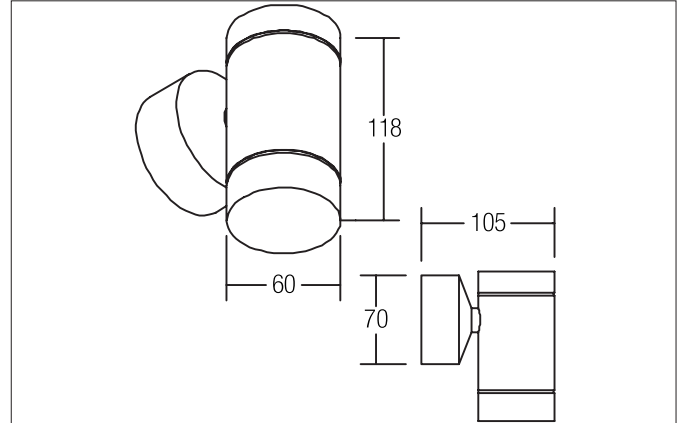

BINTAN Wandanbauleuchte, V4A, für GU10-LED-Retrofit-Lampe, IP44

Article no. 35001420

Tender

Surface-mounted wall light, V4A, for GU10 LED retrofit lamp, IP44, stainless steel matt, round. Compact design for harmonious implementation in harmonious, architectural room concepts. Direct light emission. Version: GU10, Mounting type: Surface-mounted, Mounting location: Wall-mounted, Material: Stainless steel V4A / glass, Protection rating on room side: to DIN EN 60529: IP44, Protection class: (EN 61140) I, Voltage: 230V AC 50Hz, Power: 10 W, Number of bulbs / sockets: 1 piece, without control gear, Type of dimming: other.

Article data	
Article no.	35001420
GTIN	4250047764946
Series name	BINTAN
Short description	Wandanbauleuchte, V4A, für GU10-LED-Retrofit-Lampe, IP44
Material	Stainless steel
Colour	Stainless steel
Type of surface	Matt
Shape	Round
Outer diameter	60 mm
Length	118 mm
Width	70 mm
Height	120 mm
Weight	1.210 kg
Conformance	CE, UKCA

BINTAN Wandanbauleuchte, V4A, für GU10-LED-Retrofit-Lampe, IP44

Article no. 3500 1420

Operating technology of the luminaire	
System output	10 W
Voltage type	AC
AC nominal voltage max	230 V
Frequency max	50 Hz
Lamp	HV halogen lamp
Lamp holder	GU10
Protection class	I
Degree of protection	IP44
Control	Other
Energy efficiency class	nicht erforderlich

Mounting technology	
Mounting method	Surface mounting
Place of installation	Wall-mounted
Adjustability	Not adjustable
Further references	V4A Outdoor
Material cover	Glass transparent

Packing data	
Gross weight	1.312 kg
Length of packaging	175 mm
Packaging width	165 mm
Packaging height	110 mm
Disposal at end of life	<p>This product must not be disposed of with household waste. You are obliged, to dispose of such electrical waste separately.</p> <p>By disposing of electrical waste and other old or defective electronics separately, you support recycling or other forms of re-use. In that way you help to take care and to avoid that harmful substances get into the environment.</p>