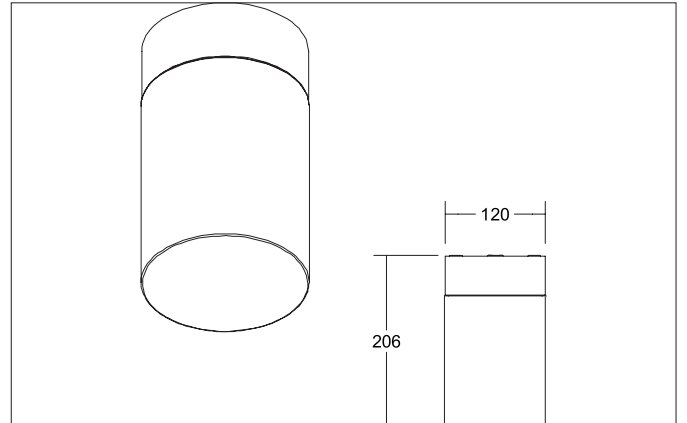

**COOQUEE Ceiling surface mounted luminaire, IP65**

Article no. 60141180

**Tender**

Surface-mounted ceiling light, for E27 LED retrofit lamp, IP65, textured black, round. Compact design for harmonious implementation in harmonious, architectural room concepts. Mounting type: surface-mounted, Mounting location: ceiling-mounted, Material: aluminum / glass / plastic, Protection rating on room side: to DIN EN 60529: IP65, Protection class: (EN 61140) I, Voltage: 230V AC 50Hz, Power: 8 W, Beam angle: 360°, Adjustability: non-adjustable, without control gear, Type of dimming: other.

Article data	
Article no.	60141180
GTIN	4251433950097
Series name	COOQUEE
Short description	Ceiling surface mounted luminaire, IP65
Material	Aluminium / Glass
Colour	Black
Type of surface	Structure
Shape	Round
Outer diameter	120 mm
Width	120 mm
Height	206 mm
Scope of delivery	for direct connection to 230 V mains voltage
Weight	0.992 kg
Conformance	CE, UKCA

Mounting technology	
Mounting method	Surface mounting
Place of installation	Ceiling-mounted
Adjustability	Not adjustable
Material cover	Glass transparent
Suitable for through-wiring	Yes

Packing data	
Gross weight	1.333 kg
Length of packaging	150 mm
Packaging width	150 mm
Packaging height	340 mm
Disposal at end of life	This product must not be disposed of with household waste. You are obliged, to dispose of such electrical waste separately. By disposing of electrical waste and other old or defective electronics separately, you support recycling or other forms of re-use. In that way you help to take care and to avoid that harmful substances get into the environment.