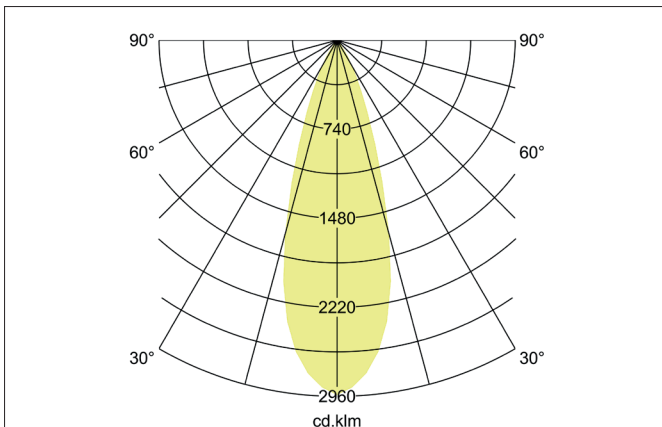

MINI LED track spotlight
Article no. 88393685

Tender
LED track spotlight, Round. Luminaire diameter 71.0 mm, Hight 200.0 mm Weight 0.839 kg, with rotationssymmetrical, deep, wide distributed light intensity.. Luminous flux 2.880 lm, Power 1 x 23 W, Light colour neutral white, Correlated color temprature (CCT) 3.500 K, Colour rendering index CRI > 90, Rated life time L80/B10 at 25 °C: 50.000h h, Housing material: Aluminium, Colour: silver structure, Permissible ambient temperature (ta): -20 °C - +25 °C, Protection class (EN 61140): I, Degree of protection (DIN EN 60529): IP20. With electronic driver, on/off switchable.

Article data	
Article no.	88393685
GTIN	4251433947486
Series name	MINI
Short description	LED track spotlight
Material	Aluminium
Colour	silver structure
Type of surface	Structure
Shape	Round
Outer diameter	71 mm
Length	200 mm
Width	71 mm
Hight	200 mm
Scope of delivery	incl. driver, switchable
Weight	0.839 kg
Conformance	UKCA

MINI LED track spotlight

Article no. 88393685

Lighting technology	
Colour temperature	3.500 K
Light colour	white
Luminous flux	2,880 lm
System efficiency	125 lm/W
Colour rendering	CRI > 90
Reflector	High-gloss
Beam angle	36°
Light sharing	Symmetric
Adjustable color temperature	No