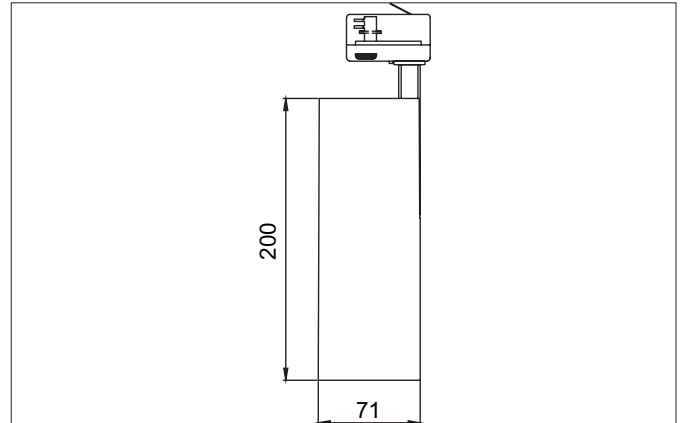

MINI LED track spotlight
Article no. 88393685

Tender
LED track spotlight, Round. Luminaire diameter 71.0 mm, Hight 200.0 mm Weight 0.839 kg, with rotationssymmetrical, deep, wide distributed light intensity.. Luminous flux 2.880 lm, Power 1 x 23 W, Light colour neutral white, Correlated color temprature (CCT) 3.500 K, Colour rendering index CRI > 90, Rated life time L80/B10 at 25 °C: 50.000h h, Housing material: Aluminium, Colour: silver structure, Permissible ambient temperature (ta): -20 °C - +25 °C, Protection class (EN 61140): I, Degree of protection (DIN EN 60529): IP20. With electronic driver, on/off switchable.

Article data	
Article no.	88393685
GTIN	4251433947486
Series name	MINI
Short description	LED track spotlight
Material	Aluminium
Colour	silver structure
Type of surface	Structure
Shape	Round
Outer diameter	71 mm
Length	200 mm
Width	71 mm
Hight	200 mm
Scope of delivery	incl. driver, switchable
Weight	0.839 kg
Conformance	UKCA

MINI LED track spotlight

Article no. 88393685

Lighting technology	
Colour temperature	3.500 K
Light colour	white
Luminous flux	2,880 lm
System efficiency	125 lm/W
Colour rendering	CRI > 90
Reflector	High-gloss
Beam angle	36°
Light sharing	Symmetric
Adjustable color temperature	No

Packing data	
Gross weight	0.968 kg
Length of packaging	295 mm
Packaging width	120 mm
Packaging height	170 mm
Disposal at end of life	This product must not be disposed of with household waste. You are obliged, to dispose of such electrical waste separately. By disposing of electrical waste and other old or defective electronics separately, you support recycling or other forms of re-use. In that way you help to take care and to avoid that harmful substances get into the environment.