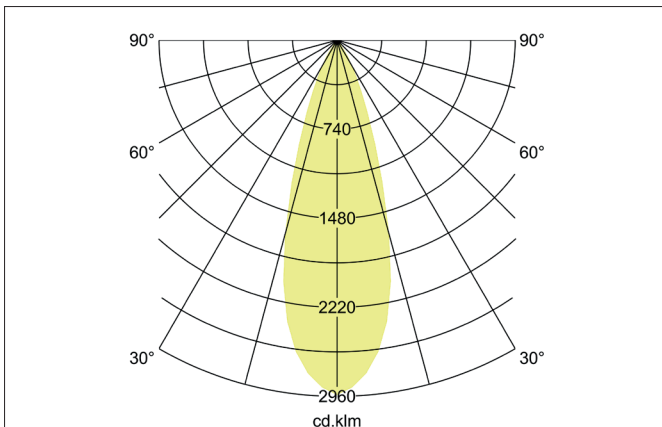

MINI LED track spotlight
Article no. 88393683

Tender
LED track spotlight, Round. Luminaire diameter 71.0 mm, Hight 200.0 mm Weight 0.839 kg, with rotationssymmetrical, deep, wide distributed light intensity.. Luminous flux 2.880 lm, Power 1 x 23 W, Light colour warm white, Correlated color temprature (CCT) 3.000 K, Colour rendering index CRI > 90, Rated life time L80/B10 at 25 °C: 50.000h h, Housing material: Aluminium, Colour: silver structure, Permissible ambient temperature (ta): -20 °C - +25 °C, Protection class (EN 61140): I, Degree of protection (DIN EN 60529): IP20. With electronic driver, on/off switchable.

Article data	
Article no.	88393683
GTIN	4251433947462
Series name	MINI
Short description	LED track spotlight
Material	Aluminium
Colour	silver structure
Type of surface	Structure
Shape	Round
Outer diameter	71 mm
Length	200 mm
Width	71 mm
Hight	200 mm
Scope of delivery	incl. driver, switchable
Weight	0.839 kg
Conformance	UKCA

MINI LED track spotlight

Article no. 88393683

Lighting technology	
Colour temperature	3.000 K
Light colour	white
Luminous flux	2,880 lm
System efficiency	125 lm/W
Colour rendering	CRI > 90
Reflector	High-gloss
Beam angle	36°
Light sharing	Symmetric
Adjustable color temperature	No