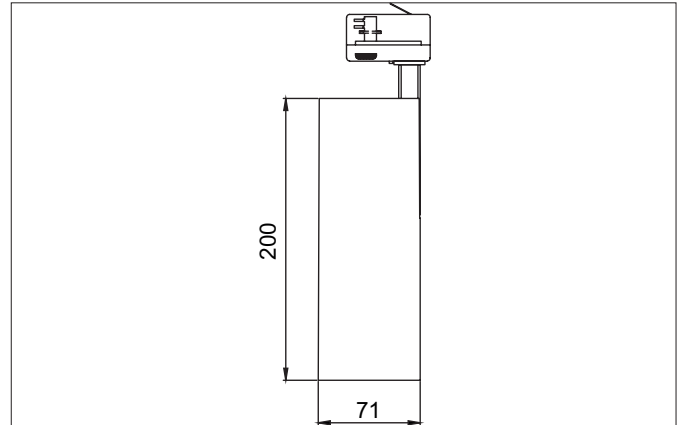

MINI LED track spotlight
Article no. 88393683

Tender
LED track spotlight, Round. Luminaire diameter 71.0 mm, Hight 200.0 mm Weight 0.839 kg, with rotationssymmetrical, deep, wide distributed light intensity.. Luminous flux 2.880 lm, Power 1 x 23 W, Light colour warm white, Correlated color temprature (CCT) 3.000 K, Colour rendering index CRI > 90, Rated life time L80/B10 at 25 °C: 50.000h h, Housing material: Aluminium, Colour: silver structure, Permissible ambient temperature (ta): -20 °C - +25 °C, Protection class (EN 61140): I, Degree of protection (DIN EN 60529): IP20. With electronic driver, on/off switchable.

Article data	
Article no.	88393683
GTIN	4251433947462
Series name	MINI
Short description	LED track spotlight
Material	Aluminium
Colour	silver structure
Type of surface	Structure
Shape	Round
Outer diameter	71 mm
Length	200 mm
Width	71 mm
Hight	200 mm
Scope of delivery	incl. driver, switchable
Weight	0.839 kg
Conformance	UKCA

MINI LED track spotlight

Article no. 88393683

Lighting technology	
Colour temperature	3.000 K
Light colour	white
Luminous flux	2,880 lm
System efficiency	125 lm/W
Colour rendering	CRI > 90
Reflector	High-gloss
Beam angle	36°
Light sharing	Symmetric
Adjustable color temperature	No

Packing data	
Gross weight	0.968 kg
Length of packaging	295 mm
Packaging width	115 mm
Packaging height	165 mm
Disposal at end of life	This product must not be disposed of with household waste. You are obliged, to dispose of such electrical waste separately. By disposing of electrical waste and other old or defective electronics separately, you support recycling or other forms of re-use. In that way you help to take care and to avoid that harmful substances get into the environment.