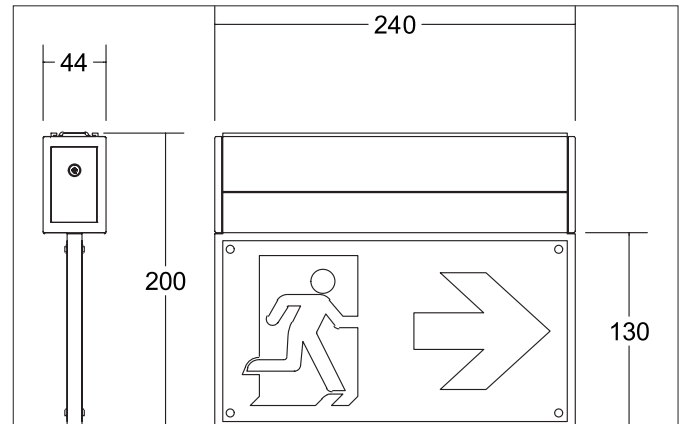

**RESCUE TWO Exit sign luminaire**

Article no. 79230264

**Tender**

Exit sign luminaire, aluminum anodized. Compact design for harmonious implementation in well-rounded architectural room concepts. Automatic self-test due to integrated rechargeable battery., Lamp holder: Without fitting, Mounting method: Surface mounting, Place of installation: Ceiling-/Wall-mounted, Material: Aluminium / Polycarbonate, Degree of protection: according to DIN EN 60529 IP41, Protection class: (EN 61140) I, Voltage: 230V AC 50Hz, Power: 4,6 W, Colour temperature: 4.000 K, Light colour: white, Adjustability: Not adjustable, With control gear: Yes.

**RESCUE TWO Exit sign luminaire**

Article no. 79230264

Article data	
Article no.	79230264
GTIN	425 1433949527
Series name	RESCUE TWO
Short description	Exit sign luminaire
Material	Aluminium / Polycarbonate
Colour	aluminum anodized
Length	240 mm
Width	44 mm
Height	200 mm
Weight	0.878 kg
Conformance	CE, UKCA

Mounting technology	
Mounting method	Surface mounting
Place of installation	Ceiling-/Wall-mounted
Adjustability	Not adjustable
Material cover	Other

Packing data	
Gross weight	1.045 kg
Length of packaging	272 mm
Packaging width	215 mm
Packaging height	65 mm
Disposal at end of life	This product must not be disposed of with household waste. You are obliged, to dispose of such electrical waste separately. By disposing of electrical waste and other old or defective electronics separately, you support recycling or other forms of re-use. In that way you help to take care and to avoid that harmful substances get into the environment.

Dimensions: 310 mm x 80 mm

https://www.brumberg.com/fileadmin/products/Datenblatt_81171001_2021_DE.pdf