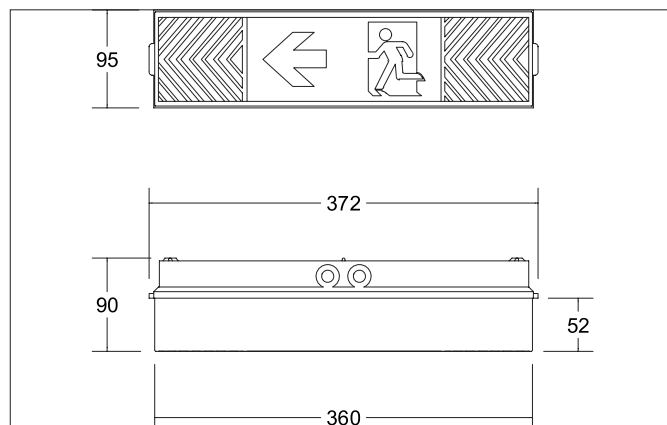

RESCUE ONE Exit sign luminaire

Article no. 79130004

Tender

Exit sign luminaire. Luminaire length 372.0 mm, Luminaire width 95.0 mm, Height 90.0 mm Weight 0.66 kg, Cover plastic, opal. Luminous flux 120 lm, Power 4,6 W, Light colour neutral white, Correlated color temperature (CCT) 4.000 K, Colour rendering index , Housing material: Polycarbonate, Colour: white matt, Permissible ambient temperature (ta): +5 to +45°C, Protection class (EN 61140): I, Degree of protection (DIN EN 60529): IP54, shock resistance according to IEC62262: IK07 .With electronic driver, dimmable.

RESCUE ONE Exit sign luminaire

Article no. 79130004

Article data	
Article no.	79130004
GTIN	4251433949503
Series name	RESCUE ONE
Short description	Exit sign luminaire
Material	Polycarbonate
Colour	white matt
Length	372 mm
Width	95 mm
Height	90 mm
Weight	0.66 kg
Conformance	CE, UKCA

RESCUE ONE Exit sign luminaire
Article no. 79130004

Packing data	
Gross weight	0.782 kg
Length of packaging	380 mm
Packaging width	96 mm
Packaging height	96 mm
Disposal at end of life	<p>This product must not be disposed of with household waste. You are obliged, to dispose of such electrical waste separately.</p> <p>By disposing of electrical waste and other old or defective electronics separately, you support recycling or other forms of re-use. In that way you help to take care and to avoid that harmful substances get into the environment.</p>