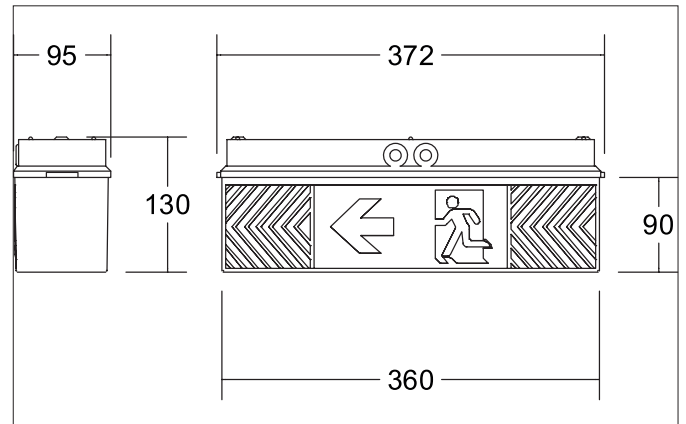

RESCUE ONE Exit sign luminaire

Article no. 79031004

Tender

Exit sign luminaire. Luminaire length 372.0 mm, Luminaire width 95.0 mm, Height 130.0 mm Weight 0.777 kg, Cover plastic, opal. Power 4,6 W, Light colour neutral white, Correlated color temperature (CCT) 4.000 K, Colour rendering index , Housing material: Polycarbonate, Colour: white matt, Permissible ambient temperature (ta): +5 to +45°C, Protection class (EN 61140): I, Degree of protection (DIN EN 60529): IP54, shock resistance according to IEC62262: IK07 .With electronic driver, dimmable.

**RESCUE ONE Exit sign luminaire**

Article no. 79031004

Article data	
Article no.	79031004
GTIN	4251433949497
Series name	RESCUE ONE
Short description	Exit sign luminaire
Material	Polycarbonate
Colour	white matt
Length	372 mm
Width	95 mm
Height	130 mm
Weight	0.777 kg
Conformance	CE, UKCA

RESCUE ONE Exit sign luminaire

Article no. 79031004

Packing data	
Gross weight	0.992 kg
Length of packaging	380 mm
Packaging width	150 mm
Packaging height	105 mm
Disposal at end of life	<p>This product must not be disposed of with household waste. You are obliged, to dispose of such electrical waste separately.</p> <p>By disposing of electrical waste and other old or defective electronics separately, you support recycling or other forms of re-use. In that way you help to take care and to avoid that harmful substances get into the environment.</p>