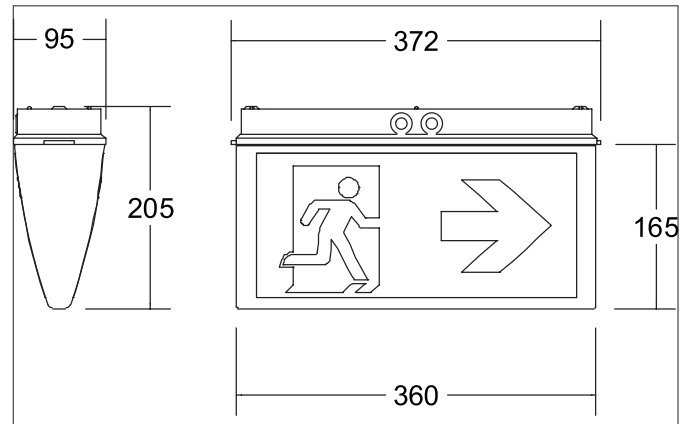

**RESCUE ONE Exit sign luminaire**

Article no. 79030004

**Tender**

Exit sign luminaire. Luminaire length 372.0 mm, Luminaire width 95.0 mm, Height 205.0 mm Weight 0.854 kg, Cover plastic, opal. Power 4,6 W, Light colour neutral white, Correlated color temperature (CCT) 4.000 K, Colour rendering index , Housing material: Polycarbonate, Colour: white matt, Permissible ambient temperature (ta): +5 to +45°C, Protection class (EN 61140): I, Degree of protection (DIN EN 60529): IP54, shock resistance according to IEC62262: IK07 .With electronic driver, dimmable.

**RESCUE ONE Exit sign luminaire**

Article no. 79030004

Article data	
Article no.	79030004
GTIN	425 1433949480
Series name	RESCUE ONE
Short description	Exit sign luminaire
Material	Polycarbonate
Colour	white matt
Length	372 mm
Width	95 mm
Height	205 mm
Weight	0.854 kg
Conformance	CE, UKCA

**RESCUE ONE Exit sign luminaire**

Article no. 79030004

Packing data	
Gross weight	1.159 kg
Length of packaging	380 mm
Packaging width	205 mm
Packaging height	100 mm
Disposal at end of life	This product must not be disposed of with household waste. You are obliged, to dispose of such electrical waste separately. By disposing of electrical waste and other old or defective electronics separately, you support recycling or other forms of re-use. In that way you help to take care and to avoid that harmful substances get into the environment.