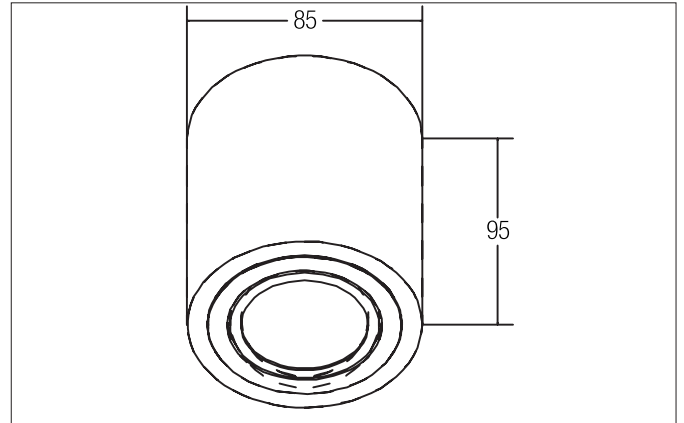

FERU LED surface-mounted spotlight, on/off switchable
 Article no. 12063173

Tender
 LED surface-mounted spotlight, on/off switchable, Round. Luminaire diameter 85.0 mm, Hight 95.0 mm Weight 0.517 kg, Reflector silver with rotationssymmetrical, deep, wide distributed light intensity. Cover glass transparent. Luminous flux 690 lm, Power 1 x 6 W, Light colour warm white, Correlated color temprature (CCT) 3.000 K, Colour rendering index CRI > 80, Housing material: Aluminium / Glass, Colour: white structure, Permissible ambient temperature (ta): -20 °C - +25 °C, Protection class (EN 61140): I, Degree of protection (DIN EN 60529): IP20. With electronic driver, on/off switchable.

Article data	
Article no.	12063173
GTIN	4250047798637
Series name	FERU
Short description	LED surface-mounted spotlight, on/off switchable
Material	Aluminium / Glass
Colour	white structure
Type of surface	Structure
Shape	Round
Outer diameter	85 mm
Hight	95 mm
Scope of delivery	Incl. converter for connection to the 230-V mains voltage
Weight	0.517 kg
D licence plate	No
Conformance	CE, UKCA

Mounting technology	
Mounting method	Surface mounting
Place of installation	Ceiling-mounted
Adjustability	Pivoted
Swivel angle	25°
Material cover	Glass transparent

Packing data	
Gross weight	0.628 kg
Length of packaging	115 mm
Packaging width	115 mm
Packaging height	120 mm
Disposal at end of life	This product must not be disposed of with household waste. You are obliged, to dispose of such electrical waste separately. By disposing of electrical waste and other old or defective electronics separately, you support recycling or other forms of re-use. In that way you help to take care and to avoid that harmful substances get into the environment.