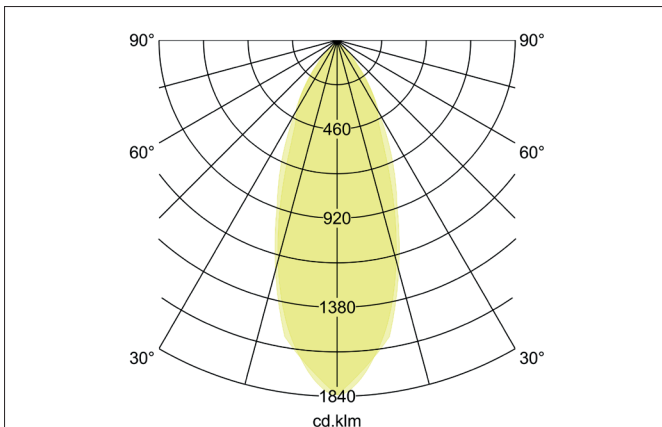

FERU LED surface-mounted spotlight, on/off switchable
 Article no. 12063173

Tender
 LED surface-mounted spotlight, on/off switchable, Round. Luminaire diameter 85.0 mm, Hight 95.0 mm Weight 0.517 kg, Reflector silver with rotationssymmetrical, deep, wide distributed light intensity. Cover glass transparent. Luminous flux 690 lm, Power 1 x 6 W, Light colour warm white, Correlated color temprature (CCT) 3.000 K, Colour rendering index CRI > 80, Housing material: Aluminium / Glass, Colour: white structure, Permissible ambient temperature (ta): -20 °C - +25 °C, Protection class (EN 61140): I, Degree of protection (DIN EN 60529): IP20. With electronic driver, on/off switchable.

Article data	
Article no.	12063173
GTIN	4250047798637
Series name	FERU
Short description	LED surface-mounted spotlight, on/off switchable
Material	Aluminium / Glass
Colour	white structure
Type of surface	Structure
Shape	Round
Outer diameter	85 mm
Hight	95 mm
Scope of delivery	Incl. converter for connection to the 230-V mains voltage
Weight	0.517 kg
D licence plate	No
Conformance	CE, UKCA

FERU LED surface-mounted spotlight, on/off switchable

Article no. 12063173

Lighting technology	
Colour temperature	3.000 K
Light colour	white
Light output	Direct
Luminous flux	690 lm
System efficiency	86 lm/W
Colour rendering	CRI > 80
Reflector	High-gloss
Reflector colour	silver
Beam angle	38°
Light sharing	Symmetric
Adjustable color temperature	No