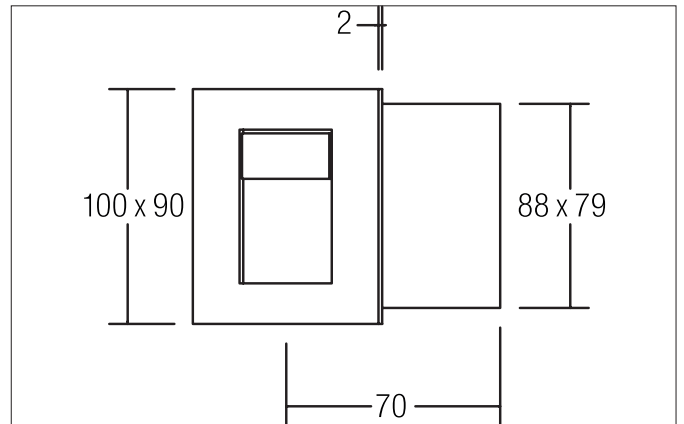

**UGLOS LED wall recessed light**

Article no. 10166223

**Tender**

LED wall recessed light, Rectangular. Ceiling cut-out L x W 79 x 88 mm, Installation depth 70 mm, Length 90 mm, Width 100 mm, Weight 0,476 kg, with rotationssymmetrical, deep, wide distributed light intensity. Cover glass transparent. Luminous flux 40 lm, Power 1 x 1 W, Light colour warm white, Correlated color temperature (CCT) 3.000 K, Colour rendering index CRI > 80, Housing material: Stainless steel / Steel / Glass, Colour: stainless steel matt, Permissible ambient temperature (ta): -20 °C - +25 °C, Protection class (EN 61140): III, Degree of protection (DIN EN 60529): IP20. For connection to an external driver, which is not included in the scope of delivery of the luminaire. Depending on driver dimmable.

Article data	
Article no.	10166223
GTIN	4251433907299
Series name	UGLOS
Short description	LED wall recessed light
Material	Stainless steel / Steel / Glass
Colour	stainless steel matt
Type of surface	Matt
Shape	Rectangular
Length	90 mm
Width	100 mm
Built-in length	79 mm
Built-in width	88 mm
Installation depth	70 mm
Hight	90 mm
Weight	0.476 kg
Conformance	CE, UKCA

Required accessories	
Article no.: 17665000	
LED converter 350 mA, switchable	
Power: 1 - 3,2 W, Plug&Play	
Dimensions: 52 mm x 30 mm x 23 mm	
https://www.brumberg.com/fileadmin/products/Datenblatt_17665000_2021_DE.pdf	