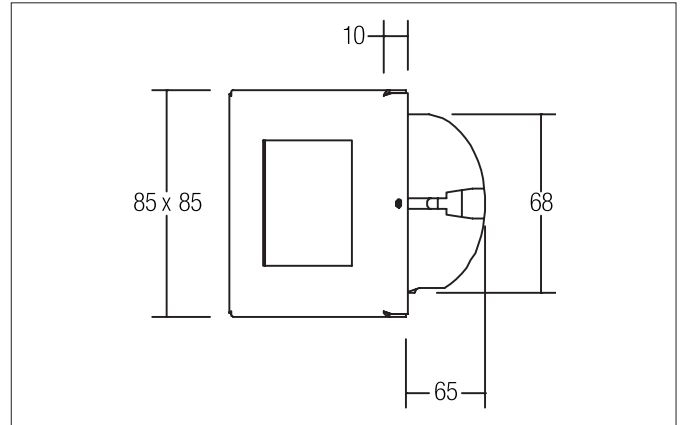

**TEDO-S LED wall recessed light**

Article no. 10140203

**Tender**

LED wall recessed light, Square. Ceiling cut-out Ø 68 mm, Installation depth 65 mm, Weight 0,241 kg, with rotationssymmetrical, deep, wide distributed light intensity. Cover plastic, opal. Luminous flux 40 lm, Power 1 x 1,2 W, Light colour warm white, Correlated color temperature (CCT) 3.000 K, Colour rendering index CRI > 80, Housing material: Stainless steel, Colour: stainless steel matt, Permissible ambient temperature (ta): -20 °C - +25 °C, Protection class (EN 61140): I, Degree of protection (DIN EN 60529): IP20. With electronic driver, on/off switchable.

Article data	
Article no.	10140203
GTIN	4250047767657
Series name	TEDO-S
Short description	LED wall recessed light
Material	Stainless steel
Colour	stainless steel matt
Type of surface	Matt
Shape	Square
Width	85 mm
Built-in diameter	68 mm
Installation depth	65 mm
Hight	85 mm
Weight	0.241 kg
Conformance	CE, UKCA

**TEDO-S LED wall recessed light**

Article no. 10140203

Lighting technology	
Colour temperature	3.000 K
Light colour	white
Luminous flux	40 lm
System efficiency	33 lm/W
Colour rendering	CRI > 80
Reflector	Without
Light sharing	Symmetric
Adjustable color temperature	No

Mounting technology	
Mounting method	Recessed mounting
Place of installation	Wall-mounted
Adjustability	Not adjustable
Material cover	Plastic, opal

Packing data	
Gross weight	0.272 kg
Length of packaging	95 mm
Packaging width	75 mm
Packaging height	95 mm
Disposal at end of life	This product must not be disposed of with household waste. You are obliged, to dispose of such electrical waste separately. By disposing of electrical waste and other old or defective electronics separately, you support recycling or other forms of re-use. In that way you help to take care and to avoid that harmful substances get into the environment.