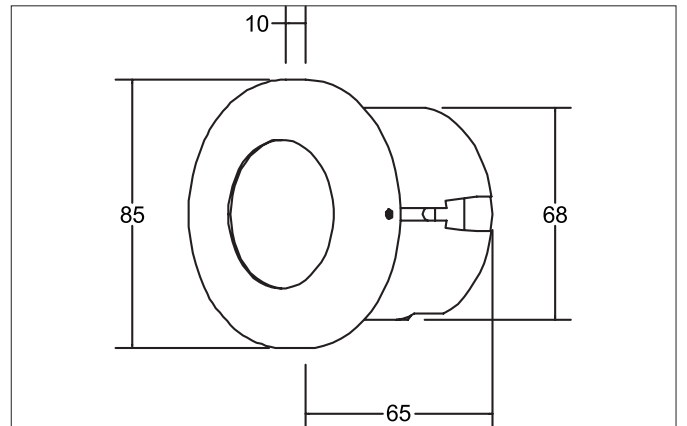

**TEDO-R LED wall recessed light**

Article no. 10141203

**Tender**

LED wall recessed light, Round. Ceiling cut-out Ø 68 mm, Installation depth 65 mm, Outer diameter 85 mm, Weight 0,227 kg, with rotati-onssymmetrical, deep, wide distributed light intensity. Cover plastic, opal. Luminous flux 40 lm, Power 1 x 1,2 W, Light colour warm white, Correlated color temprature (CCT) 3.000 K, Colour rendering index CRI > 80, Housing material: Stainless steel, Colour: stainless steel matt, Permissible ambient temperature (ta): -20 °C - +25 °C, Protection class (EN 61140): I, Degree of protection (DIN EN 60529): IP20. With electronic driver, on/off switchable.

Article data	
Article no.	10141203
GTIN	4250047767664
Series name	TEDO-R
Short description	LED wall recessed light
Material	Stainless steel
Colour	stainless steel matt
Type of surface	Matt
Shape	Round
Outer diameter	85 mm
Built-in diameter	68 mm
Installation depth	65 mm
Hight	10 mm
Weight	0.227 kg
Conformance	CE, UKCA

Operating technology of driver	
Article No. of used driver	17601000
Width	30 mm
Height	23 mm
AC nominal voltage min	100 V
AC nominal voltage max	240 V
Frequency max	50 Hz
Dimmable	No
Control	on/off
Starting current	30 A
Power min	1 W
Power	4.2 W
Degree of protection	IP66
Protection class	II

Mounting technology	
Mounting method	Recessed mounting
Place of installation	Wall-mounted
Adjustability	Not adjustable
Material cover	Plastic, opal

Packing data	
Gross weight	0.268 kg
Length of packaging	95 mm
Packaging width	75 mm
Packaging height	95 mm
Disposal at end of life	This product must not be disposed of with household waste. You are obliged, to dispose of such electrical waste separately. By disposing of electrical waste and other old or defective electronics separately, you support recycling or other forms of re-use. In that way you help to take care and to avoid that harmful substances get into the environment.