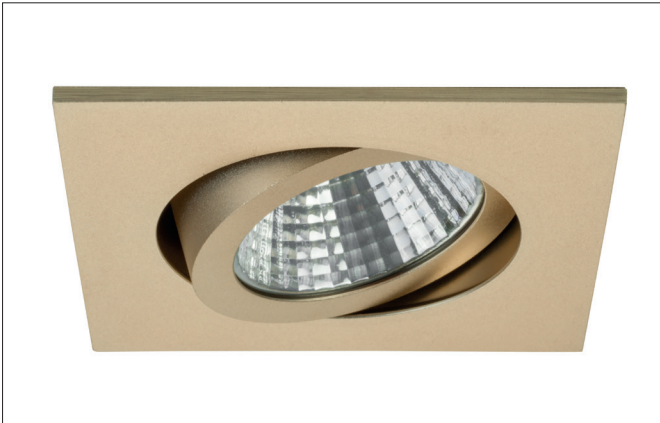

SEVEN-S LED recessed spotlights

Article no. 12362633

Tender
LED recessed spotlights, Square. Ceiling cut-out Ø 68 mm, Installation depth 38 mm, Length 82 mm, Width 82 mm, Weight 0,118 kg, with rotationssymmetrical, deep, wide distributed light intensity. Cover plastic, transparent Luminous flux 740 lm, Power 1 x 7 W, Light colour warm white, Correlated color temprature (CCT) 3.000 K, Colour rendering index CRI > 80, Rated life time L70/B50 at 25 °C: 50.000 h, Housing material: Aluminium / Polycarbonate, Colour: champagne matt, Permissible ambient temperature (ta): -20 °C up to +25 °C, Protection class (EN 61140): III, Degree of protection (DIN EN 60529): IP20. For connection to an external driver, which is not included in the scope of delivery of the luminaire. Depending on driver dimmable.

Product Benefits

- LED recessed spotlight in round steel design with LED module 6 W (3,000 K) and dimmable phase section converter.
- Ceiling cut-out 68 mm, diameter 82 mm, installation depth 50 mm, IP20.
- Pivoting range 25°.
- Without visible snap ring.
- Classic, minimalist design with three-ring optic.
- Also available in the same look in GX5.3 or GU10 versions and as a dimmable phase cut-off set.

SEVEN-S LED recessed spotlights

Article no. 12362633

Article data	
Article no.	12362633
GTIN	4250047796633
Series name	SEVEN-S
Short description	LED recessed spotlights
Material	Aluminium / Polycarbonate
Colour	champagne matt
Type of surface	Matt
Shape	Square
Length	82 mm
Width	82 mm
Built-in diameter	68 mm
Installation depth	38 mm
Weight	0.118 kg
D licence plate	No
Conformance	CE, UKCA