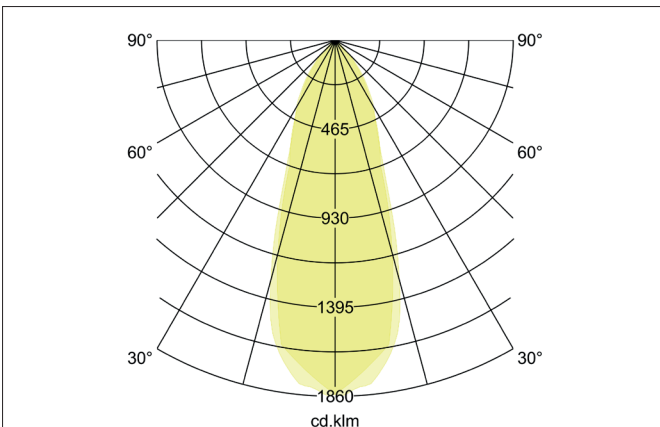

SEVEN-S LED recessed spotlights

Article no. 12362633

Tender
LED recessed spotlights, Square. Ceiling cut-out Ø 68 mm, Installation depth 38 mm, Length 82 mm, Width 82 mm, Weight 0,118 kg, with rotationssymmetrical, deep, wide distributed light intensity. Cover plastic, transparent Luminous flux 740 lm, Power 1 x 7 W, Light colour warm white, Correlated color temprature (CCT) 3.000 K, Colour rendering index CRI > 80, Rated life time L70/B50 at 25 °C: 50.000 h, Housing material: Aluminium / Polycarbonate, Colour: champagne matt, Permissible ambient temperature (ta): -20 °C up to +25 °C, Protection class (EN 61140): III, Degree of protection (DIN EN 60529): IP20. For connection to an external driver, which is not included in the scope of delivery of the luminaire. Depending on driver dimmable.

Product Benefits

- LED recessed spotlight in round steel design with LED module 6 W (3,000 K) and dimmable phase section converter.
- Ceiling cut-out 68 mm, diameter 82 mm, installation depth 50 mm, IP20.
- Pivoting range 25°.
- Without visible snap ring.
- Classic, minimalist design with three-ring optic.
- Also available in the same look in GX5.3 or GU10 versions and as a dimmable phase cut-off set.

SEVEN-S LED recessed spotlights

Article no. 12362633

Article data	
Article no.	12362633
GTIN	4250047796633
Series name	SEVEN-S
Short description	LED recessed spotlights
Material	Aluminium / Polycarbonate
Colour	champagne matt
Type of surface	Matt
Shape	Square
Length	82 mm
Width	82 mm
Built-in diameter	68 mm
Installation depth	38 mm
Weight	0.118 kg
D licence plate	No
Conformance	CE, UKCA

Lighting technology	
Colour temperature	3.000 K
Light colour	white
Light output	Direct
Luminous flux	740 lm
System efficiency	106 lm/W
Colour rendering	CRI > 80
Reflector	High-gloss
Beam angle	38°
Light sharing	Symmetric
Adjustable color temperature	No