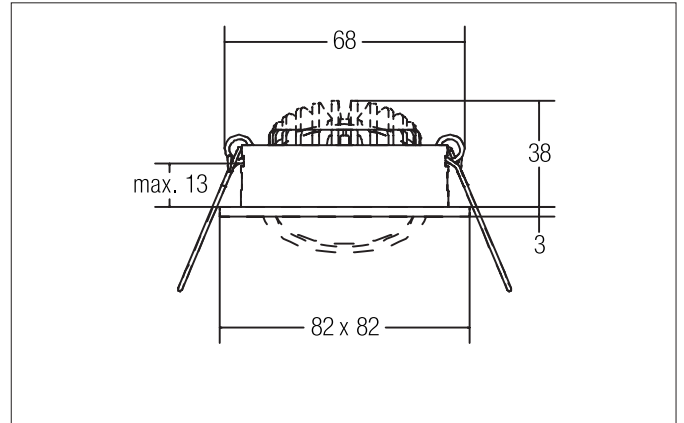

SEVEN-S LED recessed spotlights

Article no. 12362633

Tender
LED recessed spotlights, Square. Ceiling cut-out Ø 68 mm, Installation depth 38 mm, Length 82 mm, Width 82 mm, Weight 0,118 kg, with rotationssymmetrical, deep, wide distributed light intensity. Cover plastic, transparent Luminous flux 740 lm, Power 1 x 7 W, Light colour warm white, Correlated color temprature (CCT) 3.000 K, Colour rendering index CRI > 80, Rated life time L70/B50 at 25 °C: 50.000 h, Housing material: Aluminium / Polycarbonate, Colour: champagne matt, Permissible ambient temperature (ta): -20 °C up to +25 °C, Protection class (EN 61140): III, Degree of protection (DIN EN 60529): IP20. For connection to an external driver, which is not included in the scope of delivery of the luminaire. Depending on driver dimmable.

Product Benefits

- LED recessed spotlight in round steel design with LED module 6 W (3,000 K) and dimmable phase section converter.
- Ceiling cut-out 68 mm, diameter 82 mm, installation depth 50 mm, IP20.
- Pivoting range 25°.
- Without visible snap ring.
- Classic, minimalist design with three-ring optic.
- Also available in the same look in GX5.3 or GU10 versions and as a dimmable phase cut-off set.

SEVEN-S LED recessed spotlights

Article no. 12362633

Article data	
Article no.	12362633
GTIN	4250047796633
Series name	SEVEN-S
Short description	LED recessed spotlights
Material	Aluminium / Polycarbonate
Colour	champagne matt
Type of surface	Matt
Shape	Square
Length	82 mm
Width	82 mm
Built-in diameter	68 mm
Installation depth	38 mm
Weight	0.118 kg
D licence plate	No
Conformance	CE, UKCA