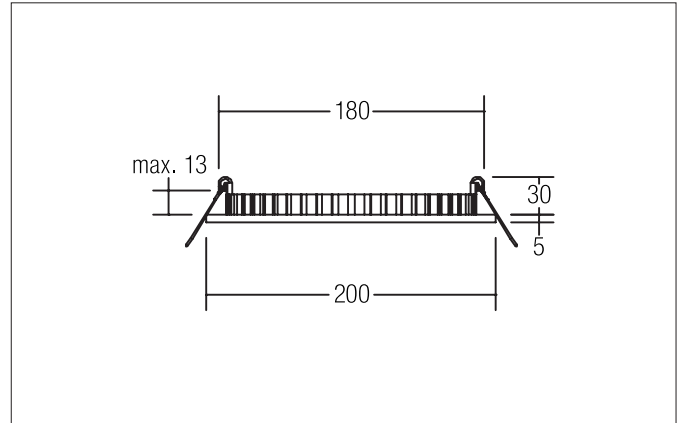

FLAT30 LED recessed panel, TunableWhite
 Article no. 12437684

Tender
 LED recessed panel, TunableWhite, Round. Toolless ceiling installation by installation springs. Ceiling cut-out Ø 180 mm, Installation depth 30 mm, Outer diameter 200 mm, Weight 0,335 kg, with rotationssymmetrical, deep, wide distributed light intensity. Cover plastic, opal. Luminous flux 550 - 760 lm, Power 1 x 20 W, Light colour warm white to daylight white, Correlated color temprature (CCT) 2.700 - 5.700 K, Colour rendering index CRI > 80, Housing material: Aluminium / Plastic, Colour: silver matt, Permissible ambient temperature (ta): -20 °C - +25 °C, Protection class (EN 61140): III, Degree of protection (DIN EN 60529): IP20. For connection to an external driver, which is not included in the scope of delivery of the luminaire. Depending on driver dimmable.

Article data	
Article no.	12437684
GTIN	4251433916277
Series name	FLAT30
Short description	LED recessed panel, TunableWhite
Material	Aluminium / Plastic
Colour	silver matt
Type of surface	Matt
Shape	Round
Outer diameter	200 mm
Built-in diameter	180 mm
Installation depth	30 mm
Height	5 mm
Weight	0.335 kg
Conformance	CE, UKCA

LED power supply 24 V DC, dimmable

Power: 12 - 75 W

Dimensions: 185 mm x 60 mm x 31 mm

https://www.brumberg.com/fileadmin/products/Datenblatt_17231000_2021_DE.pdf

Article no.: 17232000

LED power supply 24 V DC, dimmable

Power: 12 - 120 W

Dimensions: 223 mm x 64 mm x 32 mm

https://www.brumberg.com/fileadmin/products/Datenblatt_17232000_2021_DE.pdf