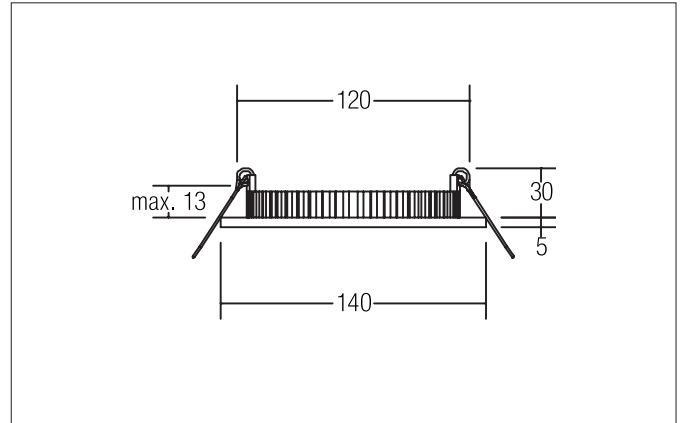

FLAT30 LED recessed panel, TunableWhite

Article no. 12435074

Tender

LED recessed panel, TunableWhite, Round. Toolless ceiling installation by installation springs. Ceiling cut-out \varnothing 120 mm, Installation depth 30 mm, Outer diameter 140 mm, Weight 0,174 kg, with rotationssymmetrical, deep, wide distributed light intensity. Cover plastic, opal. Luminous flux 380 - 480 lm, Power 1 x 12 W, Light colour warm white to daylight white, Correlated color temperature (CCT) 2.700 - 5.700 K, Colour rendering index CRI > 80, Housing material: Aluminium / Plastic, Colour: white matt, Permissible ambient temperature (ta): -20 °C - +25 °C, Protection class (EN 61140): III, Degree of protection (DIN EN 60529): IP20. For connection to an external driver, which is not included in the scope of delivery of the luminaire. Depending on driver dimmable.

Article data	
Article no.	12435074
GTIN	4251433915553
Series name	FLAT30
Short description	LED recessed panel, TunableWhite
Material	Aluminium / Plastic
Colour	white matt
Type of surface	Matt
Shape	Round
Outer diameter	140 mm
Built-in diameter	120 mm
Installation depth	30 mm
Hight	5 mm
Weight	0.174 kg
Conformance	CE, UKCA

LED power supply 24 V DC, dimmable

Power: 12 - 75 W

Dimensions: 185 mm x 60 mm x 31 mm

https://www.brumberg.com/fileadmin/products/Datenblatt_17231000_2021_DE.pdf

Article no.: 17232000

LED power supply 24 V DC, dimmable

Power: 12 - 120 W

Dimensions: 223 mm x 64 mm x 32 mm

https://www.brumberg.com/fileadmin/products/Datenblatt_17232000_2021_DE.pdf