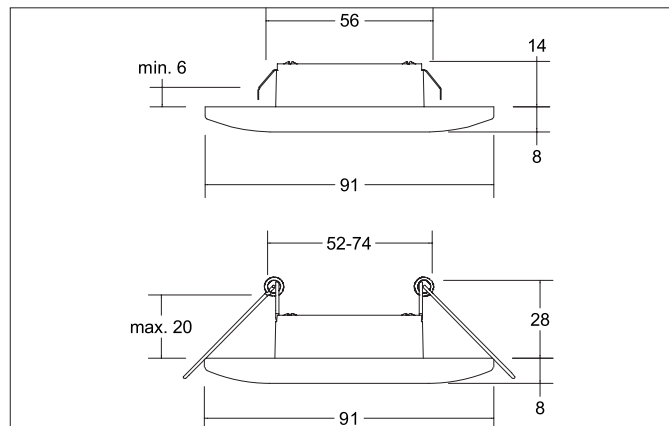

**ADAPT LED recessed downlight set, on/off switchable**

Article no. 38371153

**Tender**  
 LED recessed downlight set, on/off switchable, Round. Toolless ceiling installation by leaf spring. Ceiling cut-out Ø 74 mm, Installation depth 14 mm, Outer diameter 91 mm, Weight 0,173 kg, Reflector silver with rotationssymmetrical, deep, wide distributed light intensity. Cover plastic, transparent Luminous flux 410 lm, Power 1 x 3 W, Light colour warm white, Correlated color temperature (CCT) 3.000 K, Colour rendering index CRI > 80, Rated life time L70/B50 at 25 °C: 35.000 h, Housing material: Aluminium / Steel / Plastic, Colour: nickel matt, Permissible ambient temperature (ta): -20 °C up to +25 °C, Protection class (EN 61140): II, Degree of protection (DIN EN 60529): IP20. With electronic driver, on/off switchable.

### Product Benefits

- Round recessed downlight made of solid aluminum with polycarbonate cover.
- Protection class IP65 (for installation in closed ceilings).
- Simple and tool-free installation.
- CRI > 90.
- Low installation depth 35 mm, diameter 80 mm, Ceiling cut-out 68 mm.
- Maximum ceiling thickness 20 mm.
- Three surface finishes available.
- With integrated converter (DOB) for connection to 230 V mains voltage.
- Supplied with connection box for quick connection.
- Phase section dimmable.
- dim2warm version (3,000 K - 1,800 K): if the luminaire is dimmed, the color temperature is reduced.
- Also available in static 3,000 K.