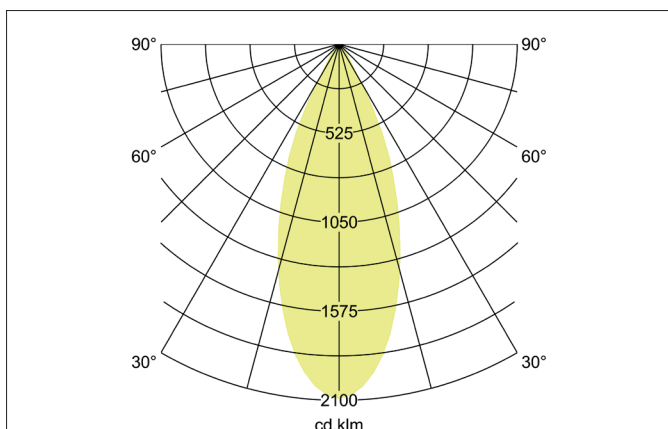

**ADAPT LED recessed downlight set, on/off switchable**

Article no. 38371153

**Tender**  
 LED recessed downlight set, on/off switchable, Round. Toolless ceiling installation by leaf spring. Ceiling cut-out Ø 74 mm, Installation depth 14 mm, Outer diameter 91 mm, Weight 0,173 kg, Reflector silver with rotationssymmetrical, deep, wide distributed light intensity. Cover plastic, transparent Luminous flux 410 lm, Power 1 x 3 W, Light colour warm white, Correlated color temperature (CCT) 3.000 K, Colour rendering index CRI > 80, Rated life time L70/B50 at 25 °C: 35.000 h, Housing material: Aluminium / Steel / Plastic, Colour: nickel matt, Permissible ambient temperature (ta): -20 °C up to +25 °C, Protection class (EN 61140): II, Degree of protection (DIN EN 60529): IP20. With electronic driver, on/off switchable.

Article data	
Article no.	38371153
GTIN	4251433930105
Series name	ADAPT
Short description	LED recessed downlight set, on/off switchable
Material	Aluminium / Steel / Plastic
Colour	nickel matt
Type of surface	Matt
Shape	Round
Outer diameter	91 mm
Built-in diameter min.	52 mm
Built-in diameter max.	74 mm
Installation depth	14 mm
Hight	8 mm
Scope of delivery	Incl. built-in leaf springs for 56 mm cut-out with installation depth of 14 mm and built-in leg springs for 52 - 74 mm cut-out (enclosed for quick exchange) with installation depth of 28 mm.
Weight	0.173 kg
D licence plate	No
Conformance	CE, UKCA

Lighting technology	
Colour temperature	3.000 K
Light output	Direct
Luminous flux	410 lm
System efficiency	137 lm/W
Colour rendering	CRI > 80
Reflector	Faceted
Reflector colour	silver
Beam angle	34°
Light sharing	Symmetric
Adjustable color temperature	No