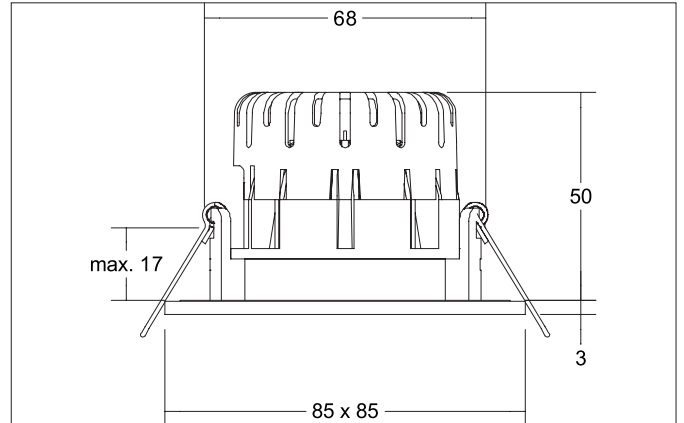

**BB21 LED recessed downlight set, IP65, on/off switchable**  
 Article no. 38481183

**Tender**  
 LED recessed downlight set, IP65, on/off switchable, Square. Toolless ceiling installation by installation springs. Ceiling cut-out Ø 68 mm, Installation depth 50 mm, Length 85 mm, Width 85 mm, Weight 0,164 kg, Reflector silver with rotationssymmetrical, deep, wide distributed light intensity. Cover plastic, transparent Luminous flux 620 lm, Power 1 x 7 W, Light colour warm white, Correlated color temperature (CCT) 3.000 K, Colour rendering index CRI > 80, Rated life time L70/B50 at 25 °C: 30.000 h, Rated life time L80/B20 at 25 °C: 50.000 h, Housing material: Aluminium / Silicone rubber / PMMA, Colour: black structure, Permissible ambient temperature (ta): -20 °C up to +25 °C, Protection class (EN 61140): II, Degree of protection (DIN EN 60529): IP65. With electronic driver, on/off switchable.

**Product Benefits**

- LED recessed downlight in square design made of solid aluminum for indoor use with built-in 6 W (3,000 K) LED module and switchable switchable converter.
- Ceiling cut-out 68 mm, length 85 mm, width 85 mm, installation depth 50 mm, Protection class IP65 on the room side (for installation in closed ceilings).
- Classic, formally restrained design.
- Also available in the same surface texture and color dimmable via trailing edge or DALI and available in a round version available.

**BB21 LED recessed downlight set, IP65, on/off switchable**

Article no. 38481183

Article data	
Article no.	38481183
GTIN	4251433948490
Series name	BB21
Short description	LED recessed downlight set, IP65, on/off switchable
Material	Aluminium / Silicone rubber / PMMA
Colour	black structure
Type of surface	Structure
Shape	Square
Length	85 mm
Width	85 mm
Built-in diameter min.	65 mm
Built-in diameter max.	68 mm
Installation depth	50 mm
Hight	3 mm
Weight	0.164 kg
D licence plate	No
Conformance	CE, UKCA