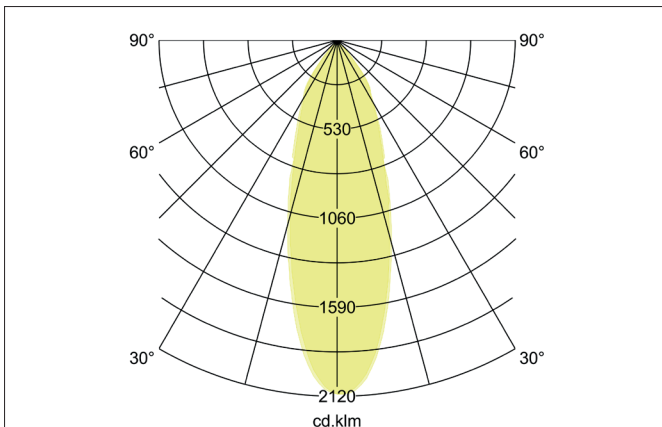

**BB21 LED recessed downlight set, IP65, on/off switchable**  
 Article no. 38481183

**Tender**  
 LED recessed downlight set, IP65, on/off switchable, Square. Toolless ceiling installation by installation springs. Ceiling cut-out Ø 68 mm, Installation depth 50 mm, Length 85 mm, Width 85 mm, Weight 0,164 kg, Reflector silver with rotationssymmetrical, deep, wide distributed light intensity. Cover plastic, transparent Luminous flux 620 lm, Power 1 x 7 W, Light colour warm white, Correlated color temperature (CCT) 3.000 K, Colour rendering index CRI > 80, Rated life time L70/B50 at 25 °C: 30.000 h, Rated life time L80/B20 at 25 °C: 50.000 h, Housing material: Aluminium / Silicone rubber / PMMA, Colour: black structure, Permissible ambient temperature (ta): -20 °C up to +25 °C, Protection class (EN 61140): II, Degree of protection (DIN EN 60529): IP65. With electronic driver, on/off switchable.

**Product Benefits**

- LED recessed downlight in square design made of solid aluminum for indoor use with built-in 6 W (3,000 K) LED module and switchable switchable converter.
- Ceiling cut-out 68 mm, length 85 mm, width 85 mm, installation depth 50 mm, Protection class IP65 on the room side (for installation in closed ceilings).
- Classic, formally restrained design.
- Also available in the same surface texture and color dimmable via trailing edge or DALI and available in a round version available.

Lighting technology	
Colour temperature	3.000 K
Light colour	white
Light output	Direct
Luminous flux	620 lm
System efficiency	89 lm/W
Colour rendering	CRI > 80
Reflector	Faceted
Reflector colour	silver
Beam angle	36°
Light sharing	Symmetric
Adjustable color temperature	No