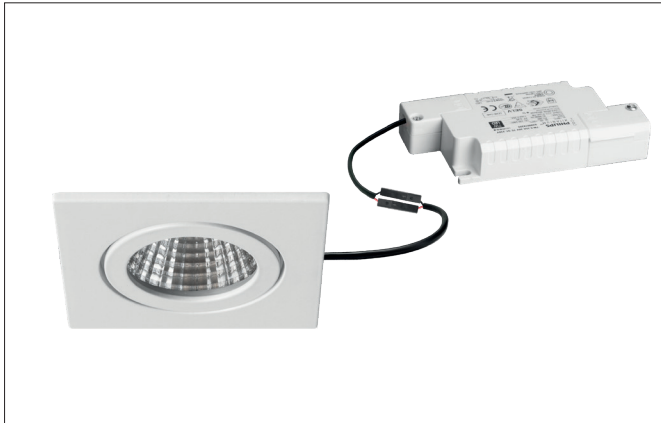

ITANSA-S BB16 LED recessed downlight set, V4A, IP54, trailing-edge phase dimmable

Article no. 39376073

Tender

LED recessed downlight set, V4A, IP54, trailing-edge phase dimmable, Square. Toolless ceiling installation by installation springs. Ceiling cut-out Ø 68 mm, Installation depth 45 mm, Length 82 mm, Width 82 mm, Weight 0,302 kg, Reflector silver with rotationssymmetrical, deep, wide distributed light intensity. Cover glass transparent Luminous flux 730 lm, Power 1 x 6 W, Light colour warm white, Correlated color temperature (CCT) 3.000 K, Colour rendering index CRI > 80, Rated life time L80/B20 at 25 °C: 50.000 h, Housing material: Stainless steel V4A / Aluminium / Glass / Plastic, Colour: white matt, Permissible ambient temperature (ta): -20 °C up to +25 °C, Protection class (EN 61140): II, Degree of protection (DIN EN 60529): IP54. With electronic driver, Trailing-edge phase dimmable.

Product Benefits

- LED-Einbaudownlight in quadratischer Bauform aus massivem Edelstahl V4A mit LED-Modul 6 W (3.000 K) und dimmbarem Konverter (Phasenabschnitt).
- Deckenausschnitt 68 mm, Länge 82 mm, Breite 82 mm, Einbautiefe 45 mm, IP54 (bei Einbau in geschlossenen Decken).
- Ohne sichtbaren Sprengling.
- Klassische, formal zurückgenommene Formgebung.
- In gleicher Optik auch in GX5,3- oder GU10-Ausführung und als schaltbares oder dimmbares Set DALI lieferbar.
- Zudem in gleicher Oberflächenstruktur und in gleicher Farbe auch in Ausführung rund verfügbar.

Operating technology of the luminaire	
Article No. of used light source	12924383
Hight	32 mm
Outer diameter	50 mm
Lamp holder	Plug&Play
Power	6 W
Voltage type	DC
Current	350 mA
Lamp	LED
Protection class	III
Degree of protection	IP20
Energy efficiency class	D
Bulb change possible	The light source of this luminaire may only be replaced by the manufacturer or a service technician commissioned by him or a similarly qualified person.