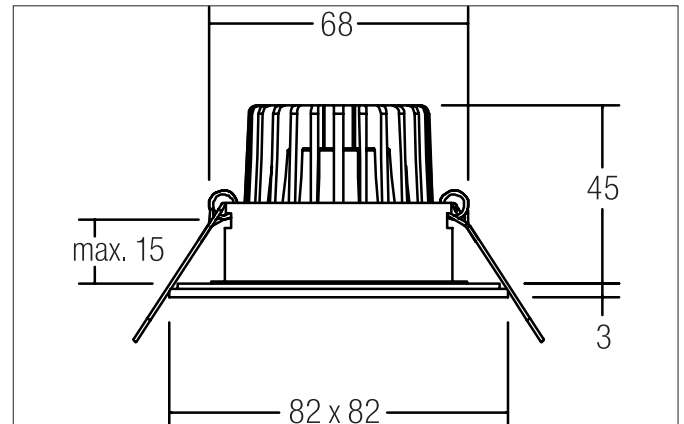

ITANSA-S BB16 LED recessed downlight set, V4A, IP54, trailing-edge phase dimmable

Article no. 39376073

Tender

LED recessed downlight set, V4A, IP54, trailing-edge phase dimmable, Square. Toolless ceiling installation by installation springs. Ceiling cut-out Ø 68 mm, Installation depth 45 mm, Length 82 mm, Width 82 mm, Weight 0,302 kg, Reflector silver with rotationssymmetrical, deep, wide distributed light intensity. Cover glass transparent Luminous flux 730 lm, Power 1 x 6 W, Light colour warm white, Correlated color temperature (CCT) 3.000 K, Colour rendering index CRI > 80, Rated life time L80/B20 at 25 °C: 50.000 h, Housing material: Stainless steel V4A / Aluminium / Glass / Plastic, Colour: white matt, Permissible ambient temperature (ta): -20 °C up to +25 °C, Protection class (EN 61140): II, Degree of protection (DIN EN 60529): IP54. With electronic driver, Trailing-edge phase dimmable.

Product Benefits

- LED-Einbaudownlight in quadratischer Bauform aus massivem Edelstahl V4A mit LED-Modul 6 W (3.000 K) und dimmbarem Konverter (Phasenabschnitt).
- Deckenausschnitt 68 mm, Länge 82 mm, Breite 82 mm, Einbautiefe 45 mm, IP54 (bei Einbau in geschlossenen Decken).
- Ohne sichtbaren Sprengling.
- Klassische, formal zurückgenommene Formgebung.
- In gleicher Optik auch in GX5,3- oder GU10-Ausführung und als schaltbares oder dimmbares Set DALI lieferbar.
- Zudem in gleicher Oberflächenstruktur und in gleicher Farbe auch in Ausführung rund verfügbar.

Operating technology of the luminaire	
Article No. of used light source	12924383
Hight	32 mm
Outer diameter	50 mm
Lamp holder	Plug&Play
Power	6 W
Voltage type	DC
Current	350 mA
Lamp	LED
Protection class	III
Degree of protection	IP20
Energy efficiency class	D
Bulb change possible	The light source of this luminaire may only be replaced by the manufacturer or a service technician commissioned by him or a similarly qualified person.