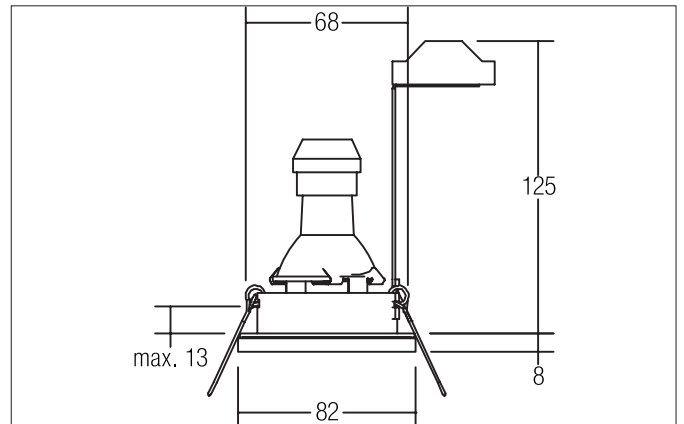

OGDAN Recessed downlight, IP65, GU10

Article no. 36149250

Tender

Recessed downlight, IP65, GU10, nickel matt, Round. In a compact design, for installation in tool-less rapid assembly systems. Lamp holder: GU10, Mounting method: Recessed mounting, Place of installation: Ceiling-mounted, Material: Cast iron / Glass, Degree of protection: according to DIN EN 60529 IP65, Protection class: (EN 61140) II, Voltage: 230V AC 50Hz, Power: 10 W, Amount of light sources / fittings: 1 piece, Light colour: white, Adjustability: Not adjustable, without control gear, Type of dimming: Other.

Product Benefits

- Einbaustrahler in runder Bauform aus Guss für LED-Retrofit-Lampen mit Sockel GU10 (inkl. Bügel zur normgerechten Zugentlastung).
- Deckenausschnitt 68 mm, Durchmesser 82 mm, Einbautiefe 125 mm, IP65 (bei Einbau in geschlossenen Decken).
- Ausführung: ohne Sprengring.
- Klassische, formal zurückgenommene Formgebung.
- In gleicher Optik auch als GX5,3-Ausführung, als schaltbares und dimmbares Set (Phasenabschnitt) lieferbar.

OGDAN Recessed downlight, IP65, GU10

Article no. 36149250

Article data	
Article no.	36149250
GTIN	4250047780595
Series name	OGDAN
Short description	Recessed downlight, IP65, GU10
Material	Cast iron / Glass
Colour	nickel matt
Type of surface	Matt
Shape	Round
Outer diameter	82 mm
Built-in diameter min.	65 mm
Built-in diameter max.	68 mm
Installation depth	125 mm
Hight	8 mm
Weight	0.151 kg
D licence plate	No
Conformance	CE, UKCA

Dimensions: 145 mm

https://www.brumberg.com/fileadmin/products/Datenblatt_81203150_2021_DE.pdf