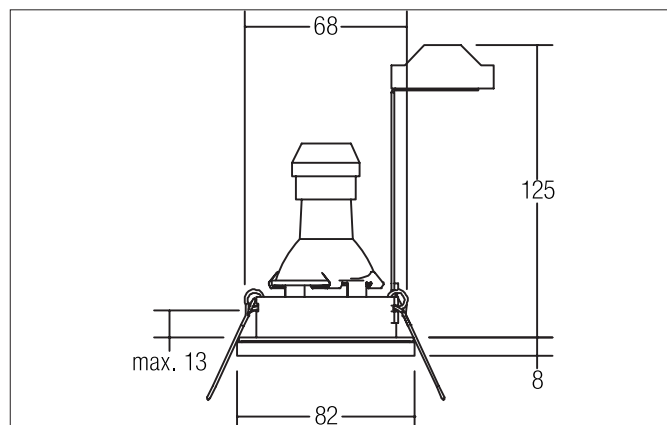

OGDAN Recessed downlight, IP65, GU10

Article no. 36149070

Tender

Recessed downlight, IP65, GU10, white glossy, Round. In a compact design, for installation in tool-less rapid assembly systems. Lamp holder: GU10, Mounting method: Recessed mounting, Place of installation: Ceiling-mounted, Material: Cast iron / Glass, Degree of protection: according to DIN EN 60529 IP65, Protection class: (EN 61140) II, Voltage: 230V AC 50Hz, Power: 10 W, Amount of light sources / fittings: 1 piece, Light colour: white, Adjustability: Not adjustable, without control gear, Type of dimming: Other.

Product Benefits

- Einbaustrahler in runder Bauform aus Guss für LED-Retrofit-Lampen mit Sockel GU10 (inkl. Bügel zur normgerechten Zugentlastung).
- Deckenausschnitt 68 mm, Durchmesser 82 mm, Einbautiefe 125 mm, IP65 (bei Einbau in geschlossenen Decken).
- Ausführung: ohne Sprengring.
- Klassische, formal zurückgenommene Formgebung.
- In gleicher Optik auch als GX5,3-Ausführung, als schaltbares und dimmbares Set (Phasenabschnitt) lieferbar.

OGDAN Recessed downlight, IP65, GU10

Article no. 36149070

Article data	
Article no.	36149070
GTIN	4250047780588
Series name	OGDAN
Short description	Recessed downlight, IP65, GU10
Material	Cast iron / Glass
Colour	white glossy
Type of surface	Glossy
Shape	Round
Outer diameter	82 mm
Built-in diameter min.	65 mm
Built-in diameter max.	68 mm
Installation depth	125 mm
Hight	8 mm
Weight	0.153 kg
D licence plate	No
Conformance	CE, UKCA

Dimensions: 145 mm

https://www.brumberg.com/fileadmin/products/Datenblatt_81203070_2021_DE.pdf