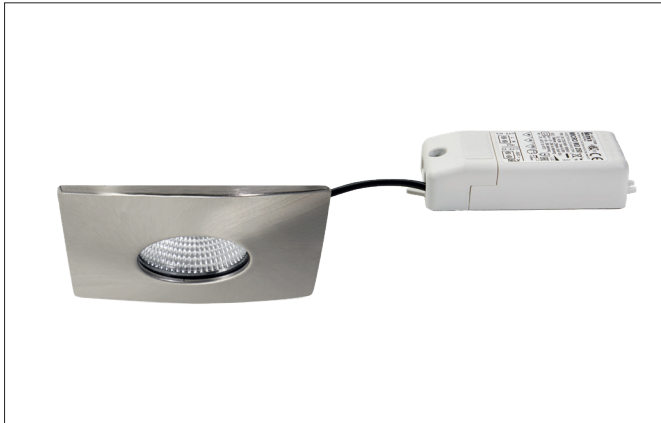

CHOOOSE LED recessed downlight set, with adjustable color temperature, trailing-edge phase dimmable
Article no. 39255153

Tender
LED recessed downlight set, with adjustable color temperature, trailing-edge phase dimmable, Square. Toolless ceiling installation by installation springs. Ceiling cut-out Ø 68 mm, Installation depth 28 mm, Length 88 mm, Width 88 mm, Weight 0,206 kg, Reflector silver with rotationssymmetrical, deep, wide distributed light intensity. Cover polycarbonat clear Luminous flux 445 - 513 lm, Power 1 x 4,5 W, Light colour neutral white to warm white, Correlated color temperature (CCT) 4.000 - 2.700 K, Colour rendering index CRI > 80, Housing material: Aluminium / Steel / Plastic, Colour: nickel matt, Permissible ambient temperature (ta): -20 °C up to +25 °C, Protection class (EN 61140): II, Degree of protection (DIN EN 60529): IP44. With electronic driver, Trailing-edge phase dimmable.

Product Benefits

- IP44 protection class for indoor wet room applications
- Flexible adjustment of the desired color temperature via DIP switch on the front
- Magnetically attached square bezel (alternatively: round)
- Available in three current colors
- Standard ceiling cut-out 68 mm - low installation depth 28 mm
- Dimmable via trailing-edge phase dimmer as standard (supplied as a set)
- Panels also available individually (for conversion, renovation, etc.)