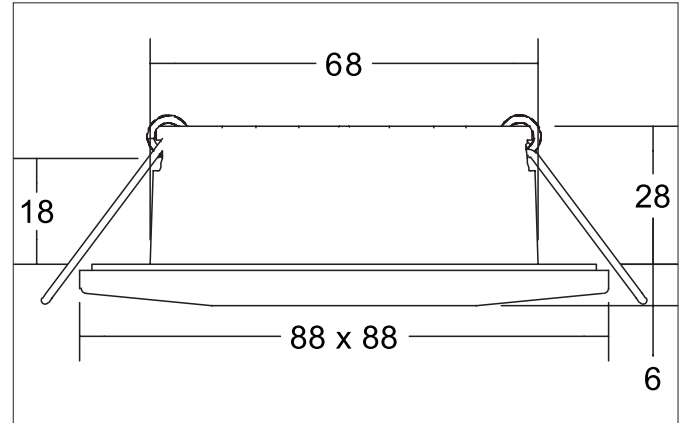

CHOOOSE LED recessed downlight set, with adjustable color temperature, trailing-edge phase dimmable
Article no. 39255153

Tender
LED recessed downlight set, with adjustable color temperature, trailing-edge phase dimmable, Square. Toolless ceiling installation by installation springs. Ceiling cut-out Ø 68 mm, Installation depth 28 mm, Length 88 mm, Width 88 mm, Weight 0,206 kg, Reflector silver with rotationssymmetrical, deep, wide distributed light intensity. Cover polycarbonat clear Luminous flux 445 - 513 lm, Power 1 x 4,5 W, Light colour neutral white to warm white, Correlated color temperature (CCT) 4.000 - 2.700 K, Colour rendering index CRI > 80, Housing material: Aluminium / Steel / Plastic, Colour: nickel matt, Permissible ambient temperature (ta): -20 °C up to +25 °C, Protection class (EN 61140): II, Degree of protection (DIN EN 60529): IP44. With electronic driver, Trailing-edge phase dimmable.

CHOOOSE LED recessed downlight set, with adjustable color temperature, trailing-edge phase dimmable

Article no. 39255153

Article data	
Article no.	39255153
GTIN	4251433958130
Series name	CHOOOSE
Short description	LED recessed downlight set, with adjustable color temperature, trailing-edge phase dimmable
Material	Aluminium / Steel / Plastic
Colour	nickel matt
Type of surface	Matt
Shape	Square
Length	88 mm
Width	88 mm
Built-in diameter min.	67 mm
Built-in diameter max.	68 mm
Installation depth	28 mm
Hight	6 mm
Scope of delivery	with front DIP switch for color temperature adjustment (switch hidden under magnetically attached cover)
Weight	0.206 kg
D licence plate	No
Conformance	CE, UKCA