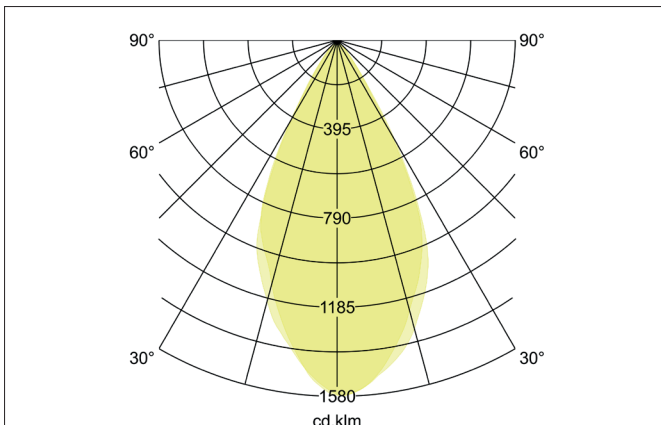

CHOOOSE LED recessed downlight set, with adjustable color temperature, trailing-edge phase dimmable
Article no. 39255153

Tender
LED recessed downlight set, with adjustable color temperature, trailing-edge phase dimmable, Square. Toolless ceiling installation by installation springs. Ceiling cut-out Ø 68 mm, Installation depth 28 mm, Length 88 mm, Width 88 mm, Weight 0,206 kg, Reflector silver with rotationssymmetrical, deep, wide distributed light intensity. Cover polycarbonat clear Luminous flux 445 - 513 lm, Power 1 x 4,5 W, Light colour neutral white to warm white, Correlated color temperature (CCT) 4.000 - 2.700 K, Colour rendering index CRI > 80, Housing material: Aluminium / Steel / Plastic, Colour: nickel matt, Permissible ambient temperature (ta): -20 °C up to +25 °C, Protection class (EN 61140): II, Degree of protection (DIN EN 60529): IP44. With electronic driver, Trailing-edge phase dimmable.

Lighting technology	
Colour temperature	2.700 K / 3.000 K / 4.000 K
Light colour	white
Color Temperature 1	2,700 K
Color Temperature 2	3,000 K
Color Temperature 3	4,000 K
Light output	Direct
Luminous flux	445 - 513 lm
Luminous flux 1	445 lm
Luminous flux 2	483 lm
Luminous flux 3	513 lm
System efficiency	114 lm/W
Colour rendering	CRI > 80
Reflector	High-gloss
Reflector colour	silver
Beam angle	40°
Light sharing	Symmetric
Adjustable color temperature	Stages