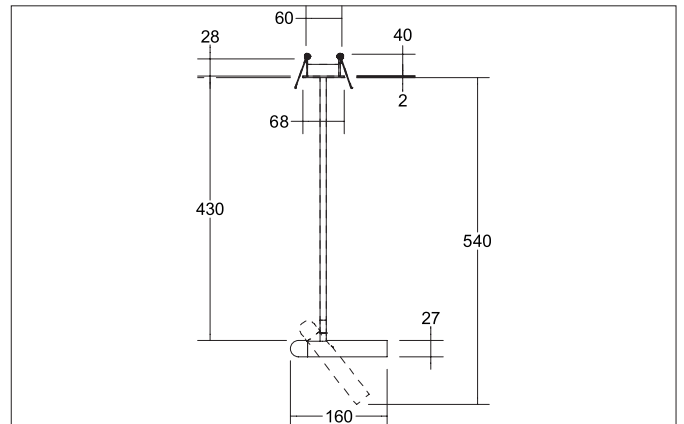

CUBA LED recessed spot, rotatable and pivoted

Article no. 12308183

Tender

LED recessed spot, rotatable and pivoted, Round. Toolless ceiling installation by installation springs. Ceiling cut-out Ø 60 mm, Installation depth 40 mm, Outer diameter 68 mm, Weight 0,375 kg, Reflector silver with rotationssymmetrical, deep, wide distributed light intensity. Luminous flux 250 lm, Power 1 x 4,2 W, Light colour warm white, Correlated color temprature (CCT) 3.000 K, Colour rendering index CRI > 90, Housing material: Aluminium / Plastic, Colour: black structure, Permissible ambient temperature (ta): -20 °C up to +25 °C, Protection class (EN 61140): I, Degree of protection (DIN EN 60529): IP20. With electronic driver, on/off switchable.

Product Benefits

- LED recessed spotlight in round aluminum design.
- With 430 mm tube suspension.
- Luminaire head can be rotated (355°) and swiveled (25°).
- Ceiling cut-out 60 mm, outer diameter 68 mm (cover plate ceiling cut-out), installation depth 40 mm, Luminous flux 250 lm, IP20.
- Set including switchable converter.

CUBA LED recessed spot, rotatable and pivoted

Article no. 12308183

Article data	
Article no.	12308183
GTIN	4251433932468
Series name	CUBA
Short description	LED recessed spot, rotatable and pivoted
Material	Aluminium / Plastic
Colour	black structure
Type of surface	Structure
Shape	Round
Outer diameter	68 mm
Built-in diameter min.	60 mm
Built-in diameter max.	60 mm
Installation depth	40 mm
Hight	540 mm
Weight	0.375 kg
D licence plate	No
Conformance	CE, UKCA