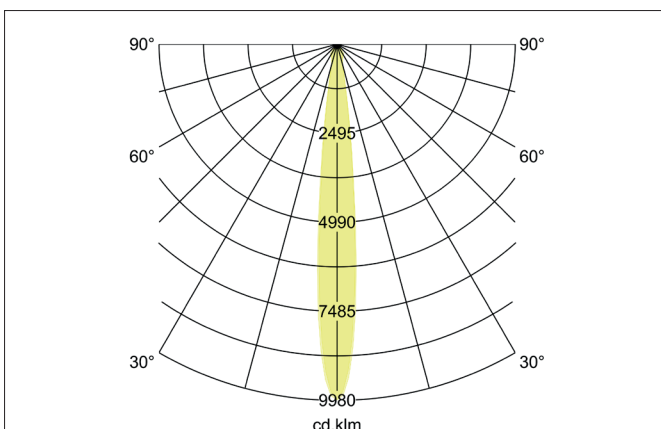

CUBA LED recessed spot, rotatable and pivoted

Article no. 12308183

Tender

LED recessed spot, rotatable and pivoted, Round. Toolless ceiling installation by installation springs. Ceiling cut-out Ø 60 mm, Installation depth 40 mm, Outer diameter 68 mm, Weight 0,375 kg, Reflector silver with rotationssymmetrical, deep, wide distributed light intensity. Luminous flux 250 lm, Power 1 x 4,2 W, Light colour warm white, Correlated color temprature (CCT) 3.000 K, Colour rendering index CRI > 90, Housing material: Aluminium / Plastic, Colour: black structure, Permissible ambient temperature (ta): -20 °C up to +25 °C, Protection class (EN 61140): I, Degree of protection (DIN EN 60529): IP20. With electronic driver, on/off switchable.

Product Benefits

- LED recessed spotlight in round aluminum design.
- With 430 mm tube suspension.
- Luminaire head can be rotated (355°) and swiveled (25°).
- Ceiling cut-out 60 mm, outer diameter 68 mm (cover plate ceiling cut-out), installation depth 40 mm, Luminous flux 250 lm, IP20.
- Set including switchable converter.

CUBA LED recessed spot, rotatable and pivoted

Article no. 12308183

Article data	
Article no.	12308183
GTIN	4251433932468
Series name	CUBA
Short description	LED recessed spot, rotatable and pivoted
Material	Aluminium / Plastic
Colour	black structure
Type of surface	Structure
Shape	Round
Outer diameter	68 mm
Built-in diameter min.	60 mm
Built-in diameter max.	60 mm
Installation depth	40 mm
Hight	540 mm
Weight	0.375 kg
D licence plate	No
Conformance	CE, UKCA

Lighting technology	
Colour temperature	3.000 K
Light output	Direct
Luminous flux	250 lm
System efficiency	60 lm/W
Colour rendering	CRI > 90
Reflector	Faceted
Reflector colour	silver
Beam angle	38°
Light sharing	Symmetric
Adjustable color temperature	No