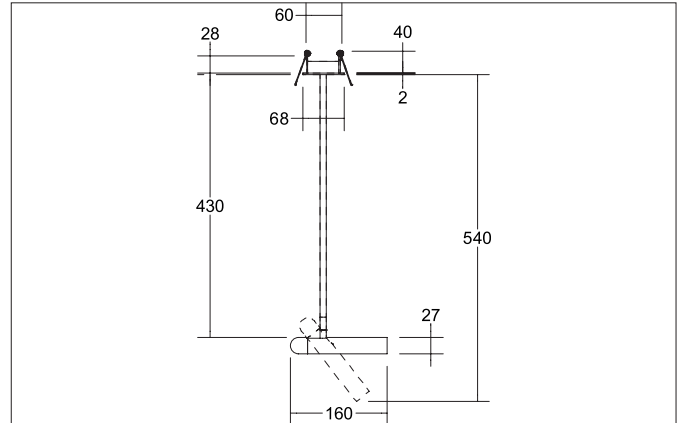

CUBA LED recessed spot, rotatable and pivoted
 Article no. 12308173

Tender
 LED recessed spot, rotatable and pivoted, Round. Toolless ceiling installation by installation springs. Ceiling cut-out Ø 60 mm, Installation depth 40 mm, Outer diameter 68 mm, Weight 0,375 kg, Reflector silver with rotationssymmetrical, deep, wide distributed light intensity. Luminous flux 250 lm, Power 1 x 4,2 W, Light colour warm white, Correlated color temprature (CCT) 3.000 K, Colour rendering index CRI > 90, Housing material: Aluminium / Plastic, Colour: white structure, Permissible ambient temperature (ta): -20 °C up to +25 °C, Protection class (EN 61140): I, Degree of protection (DIN EN 60529): IP20. With electronic driver, on/off switchable.

Product Benefits

- LED recessed spotlight in round aluminum design.
- With 430 mm tube suspension.
- Luminaire head can be rotated (355°) and swiveled (25°).
- Ceiling cut-out 60 mm, outer diameter 68 mm (cover plate ceiling cut-out), installation depth 40 mm, Luminous flux 250 lm, IP20.
- Set including switchable converter.

CUBA LED recessed spot, rotatable and pivoted

Article no. 12308173

Article data	
Article no.	12308173
GTIN	4251433932451
Series name	CUBA
Short description	LED recessed spot, rotatable and pivoted
Material	Aluminium / Plastic
Colour	white structure
Type of surface	Structure
Shape	Round
Outer diameter	68 mm
Built-in diameter min.	60 mm
Built-in diameter max.	60 mm
Installation depth	40 mm
Hight	540 mm
Weight	0.375 kg
D licence plate	No
Conformance	CE, UKCA