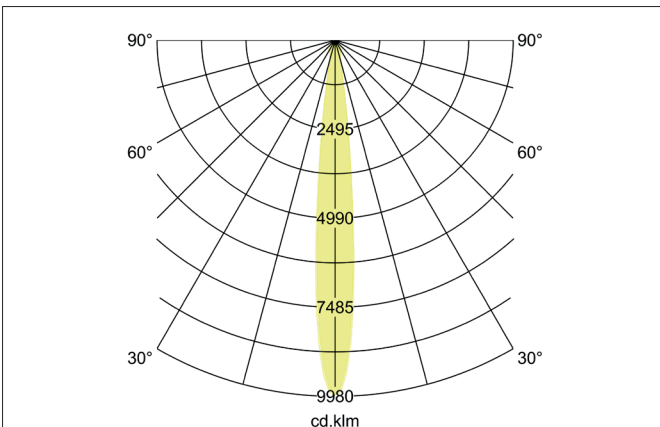

CUBA LED recessed spot, rotatable and pivoted
 Article no. 12308173

Tender
 LED recessed spot, rotatable and pivoted, Round. Toolless ceiling installation by installation springs. Ceiling cut-out Ø 60 mm, Installation depth 40 mm, Outer diameter 68 mm, Weight 0,375 kg, Reflector silver with rotationssymmetrical, deep, wide distributed light intensity. Luminous flux 250 lm, Power 1 x 4,2 W, Light colour warm white, Correlated color temprature (CCT) 3.000 K, Colour rendering index CRI > 90, Housing material: Aluminium / Plastic, Colour: white structure, Permissible ambient temperature (ta): -20 °C up to +25 °C, Protection class (EN 61140): I, Degree of protection (DIN EN 60529): IP20. With electronic driver, on/off switchable.

Product Benefits

- LED recessed spotlight in round aluminum design.
- With 430 mm tube suspension.
- Luminaire head can be rotated (355°) and swiveled (25°).
- Ceiling cut-out 60 mm, outer diameter 68 mm (cover plate ceiling cut-out), installation depth 40 mm, Luminous flux 250 lm, IP20.
- Set including switchable converter.

CUBA LED recessed spot, rotatable and pivoted

Article no. 12308173

Article data	
Article no.	12308173
GTIN	4251433932451
Series name	CUBA
Short description	LED recessed spot, rotatable and pivoted
Material	Aluminium / Plastic
Colour	white structure
Type of surface	Structure
Shape	Round
Outer diameter	68 mm
Built-in diameter min.	60 mm
Built-in diameter max.	60 mm
Installation depth	40 mm
Hight	540 mm
Weight	0.375 kg
D licence plate	No
Conformance	CE, UKCA

Lighting technology	
Colour temperature	3.000 K
Light output	Direct
Luminous flux	250 lm
System efficiency	60 lm/W
Colour rendering	CRI > 90
Reflector	Faceted
Reflector colour	silver
Beam angle	38°
Light sharing	Symmetric
Adjustable color temperature	No