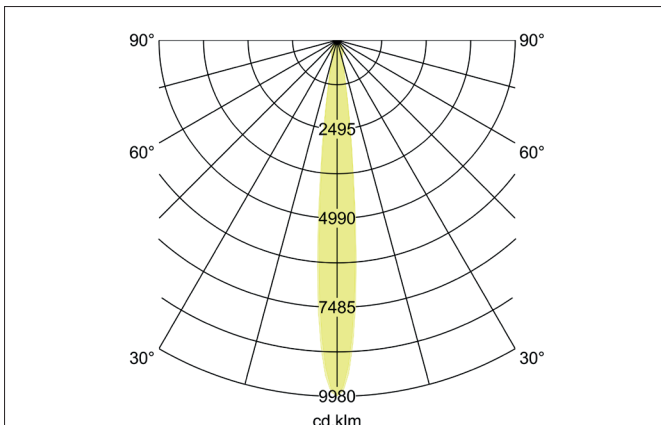

**CUBA LED recessed spot, rotatable and pivoted**  
 Article no. 12310183

**Tender**

LED recessed spot, rotatable and pivoted, Round. Toolless ceiling installation by installation springs. Ceiling cut-out Ø 60 mm, Installation depth 40 mm, Weight 0,306 kg, Reflector silver with rotationssymmetrical, deep, wide distributed light intensity. Luminous flux 250 lm, Power 1 x 4,2 W, Light colour warm white, Correlated color temperature (CCT) 3.000 K, Colour rendering index CRI > 90, Housing material: Aluminium / Plastic, Colour: black structure, Permissible ambient temperature (ta): -20 °C up to +25 °C, Protection class (EN 61140): I, Degree of protection (DIN EN 60529): IP20. With electronic driver, on/off switchable.

**Product Benefits**

- LED recessed spotlight in round aluminum design.
- Luminaire head can be rotated (355°) and swiveled (25°).
- Ceiling cut-out 60 mm, outer diameter 68 mm (cover plate ceiling cut-out), installation depth 40 mm, Luminous flux 250 lm, IP20.
- Set including switchable converter.

## CUBA LED recessed spot, rotatable and pivoted

Article no. 12310183

Article data	
Article no.	12310183
GTIN	4251433932444
Series name	CUBA
Short description	LED recessed spot, rotatable and pivoted
Material	Aluminium / Plastic
Colour	black structure
Type of surface	Structure
Shape	Round
Built-in diameter min.	60 mm
Built-in diameter max.	60 mm
Installation depth	40 mm
Hight	125 mm
Weight	0.306 kg
D licence plate	No
Conformance	CE, UKCA

Lighting technology	
Colour temperature	3.000 K
Light output	Direct
Luminous flux	250 lm
System efficiency	60 lm/W
Colour rendering	CRI > 90
Reflector	High-gloss
Reflector colour	silver
Beam angle	38°
Light sharing	Symmetric
Adjustable color temperature	No