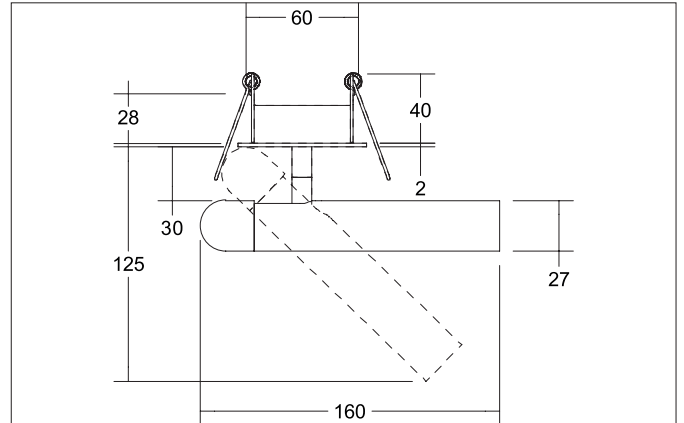

**CUBA LED recessed spot, rotatable and pivoted**  
 Article no. 12310183

**Tender**

LED recessed spot, rotatable and pivoted, Round. Toolless ceiling installation by installation springs. Ceiling cut-out Ø 60 mm, Installation depth 40 mm, Weight 0,306 kg, Reflector silver with rotationssymmetrical, deep, wide distributed light intensity. Luminous flux 250 lm, Power 1 x 4,2 W, Light colour warm white, Correlated color temperature (CCT) 3.000 K, Colour rendering index CRI > 90, Housing material: Aluminium / Plastic, Colour: black structure, Permissible ambient temperature (ta): -20 °C up to +25 °C, Protection class (EN 61140): I, Degree of protection (DIN EN 60529): IP20. With electronic driver, on/off switchable.

**Product Benefits**

- LED recessed spotlight in round aluminum design.
- Luminaire head can be rotated (355°) and swiveled (25°).
- Ceiling cut-out 60 mm, outer diameter 68 mm (cover plate ceiling cut-out), installation depth 40 mm, Luminous flux 250 lm, IP20.
- Set including switchable converter.

## CUBA LED recessed spot, rotatable and pivoted

Article no. 12310183

Article data	
Article no.	12310183
GTIN	4251433932444
Series name	CUBA
Short description	LED recessed spot, rotatable and pivoted
Material	Aluminium / Plastic
Colour	black structure
Type of surface	Structure
Shape	Round
Built-in diameter min.	60 mm
Built-in diameter max.	60 mm
Installation depth	40 mm
Hight	125 mm
Weight	0.306 kg
D licence plate	No
Conformance	CE, UKCA