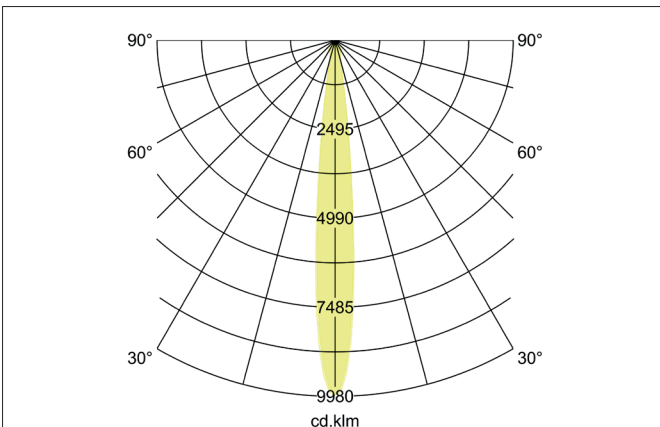

**CUBA LED recessed spot, rotatable and pivoted**  
 Article no. 12310173

**Tender**  
 LED recessed spot, rotatable and pivoted, Round. Toolless ceiling installation by installation springs. Ceiling cut-out Ø 60 mm, Installation depth 40 mm, Weight 0,307 kg, Reflector silver with rotationssymmetrical, deep, wide distributed light intensity. Luminous flux 250 lm, Power 1 x 4,2 W, Light colour warm white, Correlated color temperature (CCT) 3.000 K, Colour rendering index CRI > 90, Housing material: Aluminium / Plastic, Colour: white structure, Permissible ambient temperature (ta): -20 °C up to +25 °C, Protection class (EN 61140): I, Degree of protection (DIN EN 60529): IP20. With electronic driver, on/off switchable.

**Product Benefits**

- LED recessed spotlight in round aluminum design.
- Luminaire head can be rotated (355°) and swiveled (25°).
- Ceiling cut-out 60 mm, outer diameter 68 mm (cover plate ceiling cut-out), installation depth 40 mm, Luminous flux 250 lm, IP20.
- Set including switchable converter.

**CUBA LED recessed spot, rotatable and pivoted**

Article no. 12310173

Article data	
Article no.	12310173
GTIN	4251433932437
Series name	CUBA
Short description	LED recessed spot, rotatable and pivoted
Material	Aluminium / Plastic
Colour	white structure
Type of surface	Structure
Shape	Round
Built-in diameter min.	60 mm
Built-in diameter max.	60 mm
Installation depth	40 mm
Hight	125 mm
Weight	0.307 kg
D licence plate	No
Conformance	CE, UKCA

Lighting technology	
Colour temperature	3.000 K
Light output	Direct
Luminous flux	250 lm
System efficiency	60 lm/W
Colour rendering	CRI > 90
Reflector	High-gloss
Reflector colour	silver
Beam angle	38°
Light sharing	Symmetric
Adjustable color temperature	No