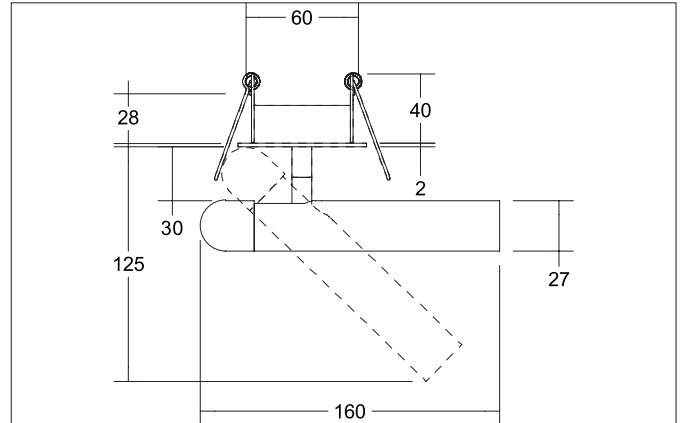

**CUBA LED recessed spot, rotatable and pivoted**  
 Article no. 12310173

**Tender**  
 LED recessed spot, rotatable and pivoted, Round. Toolless ceiling installation by installation springs. Ceiling cut-out Ø 60 mm, Installation depth 40 mm, Weight 0,307 kg, Reflector silver with rotationssymmetrical, deep, wide distributed light intensity. Luminous flux 250 lm, Power 1 x 4,2 W, Light colour warm white, Correlated color temperature (CCT) 3.000 K, Colour rendering index CRI > 90, Housing material: Aluminium / Plastic, Colour: white structure, Permissible ambient temperature (ta): -20 °C up to +25 °C, Protection class (EN 61140): I, Degree of protection (DIN EN 60529): IP20. With electronic driver, on/off switchable.

**Product Benefits**

- LED recessed spotlight in round aluminum design.
- Luminaire head can be rotated (355°) and swiveled (25°).
- Ceiling cut-out 60 mm, outer diameter 68 mm (cover plate ceiling cut-out), installation depth 40 mm, Luminous flux 250 lm, IP20.
- Set including switchable converter.

**CUBA LED recessed spot, rotatable and pivoted**

Article no. 12310173

Article data	
Article no.	12310173
GTIN	4251433932437
Series name	CUBA
Short description	LED recessed spot, rotatable and pivoted
Material	Aluminium / Plastic
Colour	white structure
Type of surface	Structure
Shape	Round
Built-in diameter min.	60 mm
Built-in diameter max.	60 mm
Installation depth	40 mm
Hight	125 mm
Weight	0.307 kg
D licence plate	No
Conformance	CE, UKCA