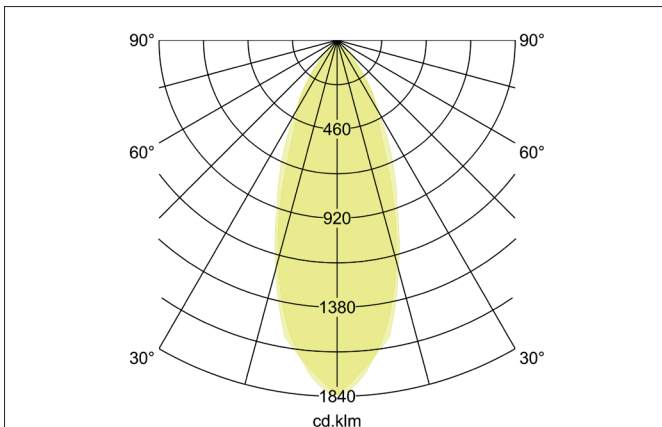

**BB33 LED recessed spot set, DALI dimmable, incl. connection box**

Article no. 41477183

**Tender**  
LED recessed spot set, DALI dimmable, incl. connection box, Round. Toolless ceiling installation by installation springs. Ceiling cut-out Ø 68 mm, Installation depth 38 mm, Outer diameter 82 mm, Weight 0,312 kg, Reflector silver with rotationssymmetrical, deep, wide distributed light intensity. Cover polycarbonat clear Luminous flux 680 lm, Power 1 x 7 W, Light colour warm white, Correlated color temperature (CCT) 3.000 K, Colour rendering index CRI > 80, Rated life time L70/B50 at 25 °C: 30.000 h, Housing material: Aluminium / Polycarbonate, Colour: black structure, Permissible ambient temperature (ta): -20 °C up to +25 °C, Protection class (EN 61140): II, Degree of protection (DIN EN 60529): IP20. With electronic driver, DALI-2 dimmable.

**Product Benefits**

- LED recessed spotlight in round design made of solid aluminum with LED module 7 W (3,000 K) and switchable converter.
- Ceiling cut-out 68 mm, diameter 82 mm, installation depth 38 mm, IP20.
- Pivoting range 20°.
- Without visible snap ring.
- Classic, formally restrained design.
- Also available as a dimmable set (trailing edge or DALI) with the same look.
- Also available with the same surface structure and in the same color also available in a square version.

Lighting technology	
Colour temperature	3.000 K
Light colour	white
Light output	Direct
Luminous flux	680 lm
System efficiency	97 lm/W
Colour rendering	CRI > 80
Reflector	Faceted
Reflector colour	silver
Beam angle	40°
Light sharing	Symmetric
Adjustable color temperature	No

Operating technology of the luminaire	
Outer diameter	82 mm
Power	6 W
Voltage type	DC
Current	350 mA
Lamp	LED
Protection class	III
Degree of protection	IP20
Rated life time L70/B50 at 25 °C	30,000 h

Operating technology of driver	