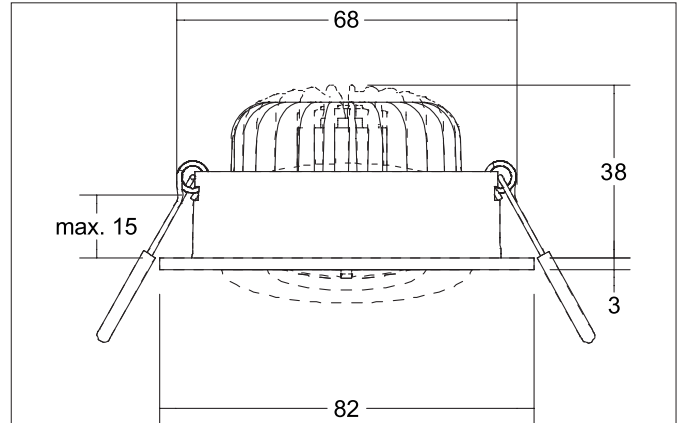

**BB33 LED recessed spot set, DALI dimmable, incl. connection box**

Article no. 41477183

**Tender**  
LED recessed spot set, DALI dimmable, incl. connection box, Round. Toolless ceiling installation by installation springs. Ceiling cut-out Ø 68 mm, Installation depth 38 mm, Outer diameter 82 mm, Weight 0,312 kg, Reflector silver with rotationssymmetrical, deep, wide distributed light intensity. Cover polycarbonat clear Luminous flux 680 lm, Power 1 x 7 W, Light colour warm white, Correlated color temperature (CCT) 3.000 K, Colour rendering index CRI > 80, Rated life time L70/B50 at 25 °C: 30.000 h, Housing material: Aluminium / Polycarbonate, Colour: black structure, Permissible ambient temperature (ta): -20 °C up to +25 °C, Protection class (EN 61140): II, Degree of protection (DIN EN 60529): IP20. With electronic driver, DALI-2 dimmable.

**Product Benefits**

- LED recessed spotlight in round design made of solid aluminum with LED module 7 W (3,000 K) and switchable converter.
- Ceiling cut-out 68 mm, diameter 82 mm, installation depth 38 mm, IP20.
- Pivoting range 20°.
- Without visible snap ring.
- Classic, formally restrained design.
- Also available as a dimmable set (trailing edge or DALI) with the same look.
- Also available with the same surface structure and in the same color also available in a square version.

**BB33 LED recessed spot set, DALI dimmable, incl. connection box**

Article no. 41477183

Article data	
Article no.	41477183
GTIN	4251433947950
Series name	BB33
Short description	LED recessed spot set, DALI dimmable, incl. connection box
Material	Aluminium / Polycarbonate
Colour	black structure
Type of surface	Structure
Shape	Round
Outer diameter	82 mm
Built-in diameter min.	67 mm
Built-in diameter max.	68 mm
Installation depth	38 mm
Hight	3 mm
Scope of delivery	Incl. 5-pole connection box
Weight	0.312 kg
D licence plate	No
Conformance	CE, UKCA