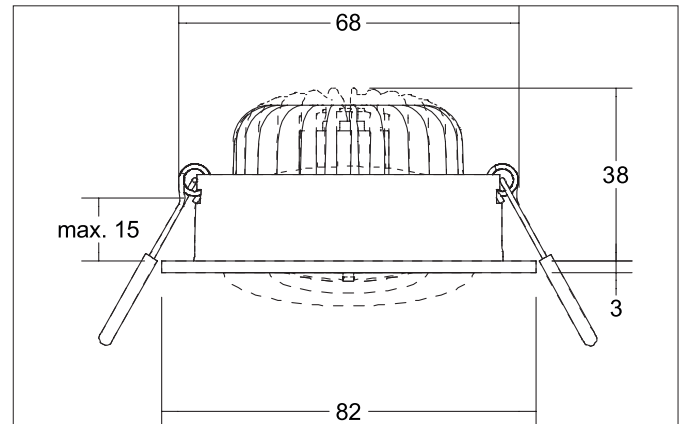

BB33 LED recessed spot set, DALI dimmable, incl. connection box

Article no. 41477173

Tender

LED recessed spot set, DALI dimmable, incl. connection box, Round. Toolless ceiling installation by installation springs. Ceiling cut-out \varnothing 68 mm, Installation depth 38 mm, Outer diameter 82 mm, Weight 0,312 kg, Reflector silver with rotationssymmetrical, deep, wide distributed light intensity. Cover polycarbonat clear Luminous flux 680 lm, Power 1 x 7 W, Light colour warm white, Correlated color temperature (CCT) 3.000 K, Colour rendering index CRI > 80, Rated life time L70/B50 at 25 °C: 30.000 h, Housing material: Aluminium / Polycarbonate, Colour: white structure, Permissible ambient temperature (ta): -20 °C up to +25 °C, Protection class (EN 61140): II, Degree of protection (DIN EN 60529): IP20. With electronic driver, DALI-2 dimmable.

Product Benefits

- LED recessed spotlight in round design made of solid aluminum with LED module 7 W (3,000 K) and switchable converter.
- Ceiling cut-out 68 mm, diameter 82 mm, installation depth 38 mm, IP20.
- Pivoting range 20°.
- Without visible snap ring.
- Classic, formally restrained design.
- Also available as a dimmable set (trailing edge or DALI) with the same look.
- Also available with the same surface structure and in the same color also available in a square version.

BB33 LED recessed spot set, DALI dimmable, incl. connection box

Article no. 41477173

Article data	
Article no.	41477173
GTIN	4251433947943
Series name	BB33
Short description	LED recessed spot set, DALI dimmable, incl. connection box
Material	Aluminium / Polycarbonate
Colour	white structure
Type of surface	Structure
Shape	Round
Outer diameter	82 mm
Built-in diameter min.	67 mm
Built-in diameter max.	68 mm
Installation depth	38 mm
Hight	3 mm
Scope of delivery	Incl. 5-pole connection box
Weight	0.312 kg
D licence plate	No
Conformance	CE, UKCA