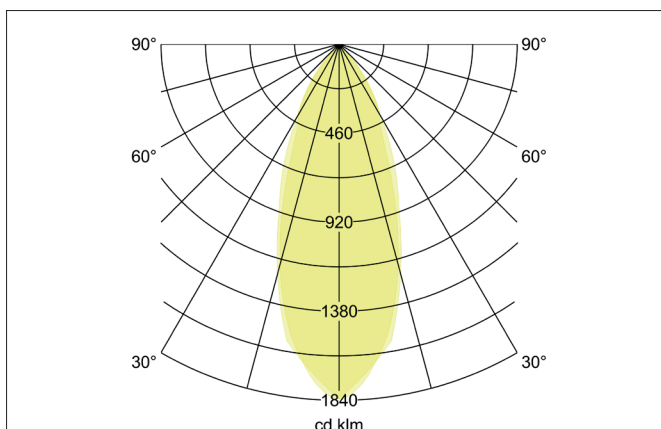

BB33 LED recessed spot set, DALI dimmable, incl. connection box

Article no. 41477173

Tender

LED recessed spot set, DALI dimmable, incl. connection box, Round. Toolless ceiling installation by installation springs. Ceiling cut-out \varnothing 68 mm, Installation depth 38 mm, Outer diameter 82 mm, Weight 0,312 kg, Reflector silver with rotationssymmetrical, deep, wide distributed light intensity. Cover polycarbonat clear Luminous flux 680 lm, Power 1 x 7 W, Light colour warm white, Correlated color temperature (CCT) 3.000 K, Colour rendering index CRI > 80, Rated life time L70/B50 at 25 °C: 30.000 h, Housing material: Aluminium / Polycarbonate, Colour: white structure, Permissible ambient temperature (ta): -20 °C up to +25 °C, Protection class (EN 61140): II, Degree of protection (DIN EN 60529): IP20. With electronic driver, DALI-2 dimmable.

Product Benefits

- LED recessed spotlight in round design made of solid aluminum with LED module 7 W (3,000 K) and switchable converter.
- Ceiling cut-out 68 mm, diameter 82 mm, installation depth 38 mm, IP20.
- Pivoting range 20°.
- Without visible snap ring.
- Classic, formally restrained design.
- Also available as a dimmable set (trailing edge or DALI) with the same look.
- Also available with the same surface structure and in the same color also available in a square version.

Lighting technology	
Colour temperature	3.000 K
Light colour	white
Light output	Direct
Luminous flux	680 lm
System efficiency	97 lm/W
Colour rendering	CRI > 80
Reflector	Faceted
Reflector colour	silver
Beam angle	40°
Light sharing	Symmetric
Adjustable color temperature	No