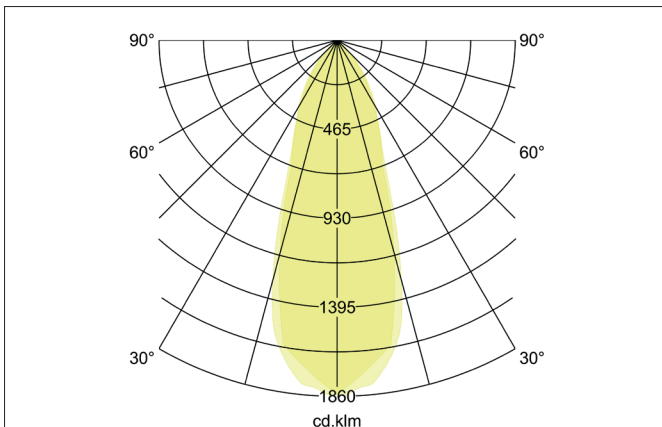

BB05 LED recessed spot set, DALI dimmable, incl. connection box

Article no. 41465023

Tender
LED recessed spot set, DALI dimmable, incl. connection box, Square. Toolless ceiling installation by installation springs. Ceiling cut-out Ø 68 mm, Installation depth 38 mm, Length 82 mm, Width 82 mm, Weight 0,285 kg, Reflector silver with rotationssymmetrical, deep, wide distributed light intensity. Cover polycarbonat clear Luminous flux 630 lm, Power 1 x 6 W, Light colour warm white, Correlated color temperature (CCT) 3.000 K, Colour rendering index CRI > 80, Rated life time L80/B20 at 25 °C: 50.000 h, Housing material: Aluminium / Polycarbonate, Colour: chrome glossy, Permissible ambient temperature (ta): -20 °C up to +25 °C, Protection class (EN 61140): II, Degree of protection (DIN EN 60529): IP20. With electronic driver, DALI-2 dimmable.

Product Benefits

- Recessed LED spotlight in square aluminum design with LED module 6 W (3,000 K) and dimmable DALI converter.
- 5-pin connection box included in the scope of delivery.
- Ceiling cut-out 68 mm, length 82 mm, width 82 mm, installation depth 38 mm, IP20.
- Swivel range 30°.
- Without visible snap ring.
- Classic, formally restrained design.
- Also available in the same look as a switchable or dimmable set
Phase section available.
- Also available with the same surface structure and in the same color
also available in a round version.

Lighting technology	
Colour temperature	3.000 K
Light colour	white
Light output	Direct
Luminous flux	630 lm
System efficiency	105 lm/W
Colour rendering	CRI > 80
Reflector	Faceted
Reflector colour	silver
Beam angle	38°
Light sharing	Symmetric
Adjustable color temperature	No