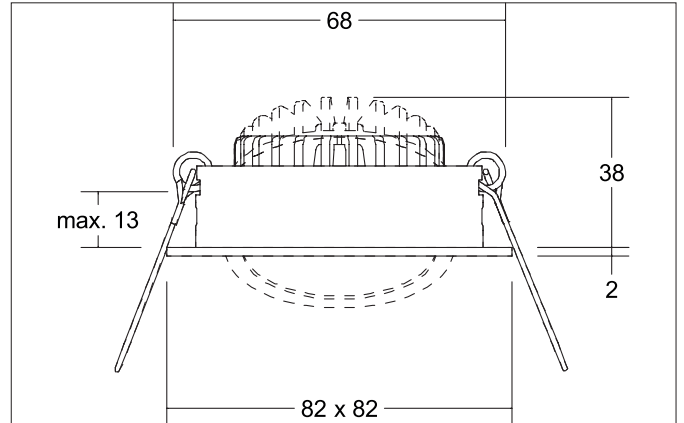

BB05 LED recessed spot set, DALI dimmable, incl. connection box

Article no. 41465023

Tender
LED recessed spot set, DALI dimmable, incl. connection box, Square. Toolless ceiling installation by installation springs. Ceiling cut-out Ø 68 mm, Installation depth 38 mm, Length 82 mm, Width 82 mm, Weight 0,285 kg, Reflector silver with rotationssymmetrical, deep, wide distributed light intensity. Cover polycarbonat clear Luminous flux 630 lm, Power 1 x 6 W, Light colour warm white, Correlated color temperature (CCT) 3.000 K, Colour rendering index CRI > 80, Rated life time L80/B20 at 25 °C: 50.000 h, Housing material: Aluminium / Polycarbonate, Colour: chrome glossy, Permissible ambient temperature (ta): -20 °C up to +25 °C, Protection class (EN 61140): II, Degree of protection (DIN EN 60529): IP20. With electronic driver, DALI-2 dimmable.

Product Benefits

- Recessed LED spotlight in square aluminum design with LED module 6 W (3,000 K) and dimmable DALI converter.
- 5-pin connection box included in the scope of delivery.
- Ceiling cut-out 68 mm, length 82 mm, width 82 mm, installation depth 38 mm, IP20.
- Swivel range 30°.
- Without visible snap ring.
- Classic, formally restrained design.
- Also available in the same look as a switchable or dimmable set
Phase section available.
- Also available with the same surface structure and in the same color
also available in a round version.

BB05 LED recessed spot set, DALI dimmable, incl. connection box

Article no. 41465023

Article data	
Article no.	41465023
GTIN	4251433935995
Series name	BB05
Short description	LED recessed spot set, DALI dimmable, incl. connection box
Material	Aluminium / Polycarbonate
Colour	chrome glossy
Type of surface	Glossy
Shape	Square
Length	82 mm
Width	82 mm
Built-in diameter min.	68 mm
Built-in diameter max.	68 mm
Installation depth	38 mm
Hight	2 mm
Scope of delivery	Incl. 5-pole connection box
Weight	0.285 kg
D licence plate	No
Conformance	CE, UKCA