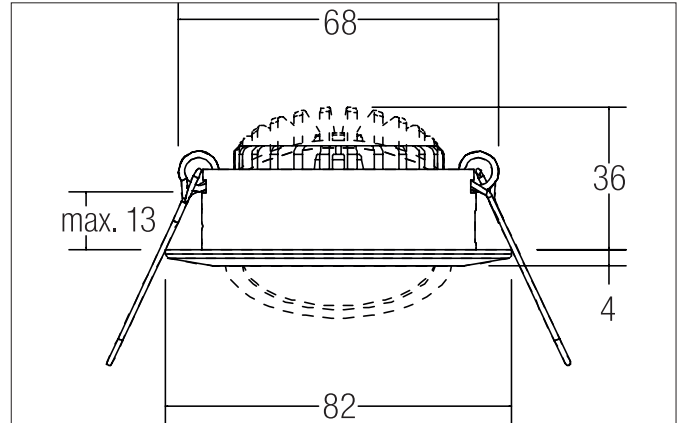

BB03 LED recessed spot set, DALI dimmable, incl. connection box

Article no. 41463153

Tender
LED recessed spot set, DALI dimmable, incl. connection box, Round. Toolless ceiling installation by installation springs. Ceiling cut-out Ø 68 mm, Installation depth 36 mm, Outer diameter 82 mm, Weight 0,247 kg, Reflector silver with rotationssymmetrical, deep, wide distributed light intensity. Cover polycarbonat clear Luminous flux 630 lm, Power 1 x 6 W, Light colour warm white, Correlated color temperature (CCT) 3.000 K, Colour rendering index CRI > 80, Rated life time L80/B20 at 25 °C: 50.000 h, Housing material: Aluminium / Polycarbonate, Colour: nickel matt, Permissible ambient temperature (ta): -20 °C up to +25 °C, Protection class (EN 61140): II, Degree of protection (DIN EN 60529): IP20. With electronic driver, DALI-2 dimmable.

Product Benefits

- Here come model USPs
- low installation depth

BB03 LED recessed spot set, DALI dimmable, incl. connection box

Article no. 41463153

| Article data | |
|------------------------|--|
| Article no. | 41463153 |
| GTIN | 4251433935988 |
| Series name | BB03 |
| Short description | LED recessed spot set, DALI dimmable, incl. connection box |
| Material | Aluminium / Polycarbonate |
| Colour | nickel matt |
| Type of surface | Matt |
| Shape | Round |
| Outer diameter | 82 mm |
| Built-in diameter min. | 68 mm |
| Built-in diameter max. | 68 mm |
| Installation depth | 36 mm |
| Hight | 4 mm |
| Scope of delivery | Incl. 5-pole connection box |
| Weight | 0.247 kg |
| D licence plate | No |
| Conformance | CE, UKCA |