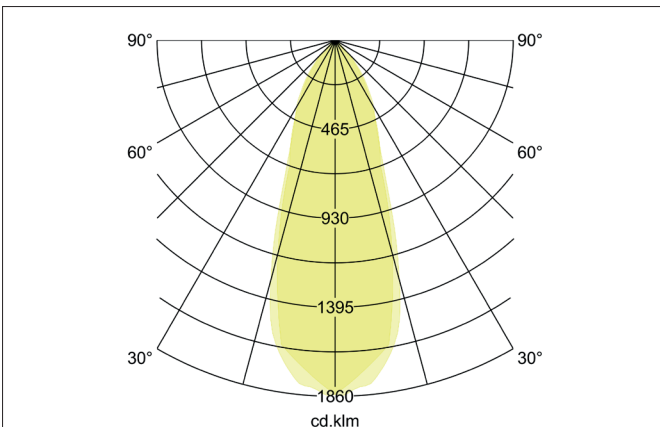

BB03 LED recessed spot set, DALI dimmable, incl. connection box

Article no. 41463153

Tender
LED recessed spot set, DALI dimmable, incl. connection box, Round. Toolless ceiling installation by installation springs. Ceiling cut-out Ø 68 mm, Installation depth 36 mm, Outer diameter 82 mm, Weight 0,247 kg, Reflector silver with rotationssymmetrical, deep, wide distributed light intensity. Cover polycarbonat clear Luminous flux 630 lm, Power 1 x 6 W, Light colour warm white, Correlated color temperature (CCT) 3.000 K, Colour rendering index CRI > 80, Rated life time L80/B20 at 25 °C: 50.000 h, Housing material: Aluminium / Polycarbonate, Colour: nickel matt, Permissible ambient temperature (ta): -20 °C up to +25 °C, Protection class (EN 61140): II, Degree of protection (DIN EN 60529): IP20. With electronic driver, DALI-2 dimmable.

| Lighting technology | |
|------------------------------|-----------|
| Colour temperature | 3.000 K |
| Light colour | white |
| Light output | Direct |
| Luminous flux | 630 lm |
| System efficiency | 105 lm/W |
| Colour rendering | CRI > 80 |
| Reflector | Faceted |
| Reflector colour | silver |
| Beam angle | 38° |
| Light sharing | Symmetric |
| Adjustable color temperature | No |